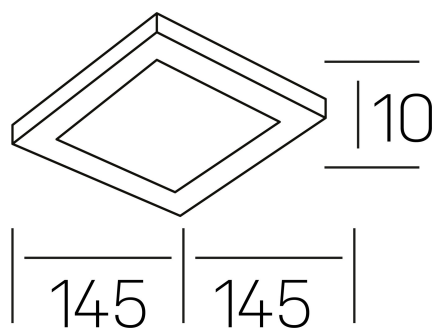

disc slim sq
K51705.02.RF.WH-WH.OP.ST.8.40.PU

GENERAL DETAILS

INSTALLATION	recessed with frame
FINISHES ALUMINIUM	Black-Black, White-White
OPTIC COVER	Opal
LIGHT DIRECTION	Fixed
INT/EXT IP DEGREE	IP 23
MATERIAL	Aluminum
IK DEGREE	IK03
UTILIZATION	Indoor
WARRANTY	3 years

ELECTRICAL DETAILS

LAMP	LED
POWER	12 W
COLOUR TEMPERATURE	4000K
LUMINOUS FLUX	1225 Lm
EFFICACY DIMMING	97 Lm/W
DIMABLE	Push
DRIVER	Remote
CLASS PROTECTION	II
COLOUR RENDERING INDEX	CRI >80
VOLTAGE	220-240 V
FRECUENCIA	50-60 Hz
CURRENT INTENSITY	300 mA
LIFE TIME	35.000 h

GENERAL DIMENSIONS

DIMENSIONS	145×145 mm
CUT OUT	125×125 mm
HEIGHT	h 25 mm
DIMENSIONES DE EMBALAJE	N/A
PESO NETO	0.23

*Please might expect a max.15% figure reduction in finishes other than white