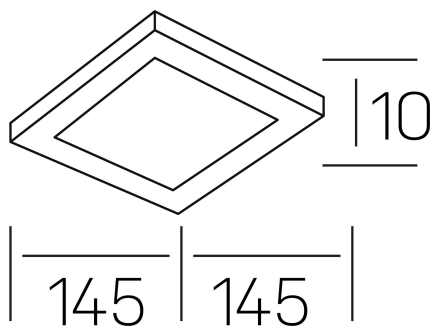

disc slim sq
K51705.02.RF.WH-WH.OP.ST.8.40.PC

GENERAL DETAILS

INSTALLATION	recessed with frame
FINISHES ALUMINIUM	Black-Black, White-White
OPTIC COVER	Opal
LIGHT DIRECTION	Fixed
INT/EXT IP DEGREE	IP 23
MATERIAL	Aluminum
IK DEGREE	IK03
UTILIZATION	Indoor
WARRANTY	3 years

ELECTRICAL DETAILS

LAMP	LED
POWER	12 W
COLOUR TEMPERATURE	4000K
LUMINOUS FLUX	1225 Lm
EFFICACY DIMMING	97 Lm/W
DIMABLE	PHASE CUT
DRIVER	Remote
CLASS PROTECTION	II
COLOUR RENDERING INDEX	CRI >80
VOLTAGE	220-240 V
FRECUENCIA	50-60 Hz
CURRENT INTENSITY	300 mA
LIFE TIME	35.000 h

GENERAL DIMENSIONS

DIMENSIONS	145×145 mm
CUT OUT	125×125 mm
HEIGHT	h 25 mm
DIMENSIONES DE EMBALAJE	N/A
PESO NETO	0.23

*Please might expect a max.15% figure reduction in finishes other than white