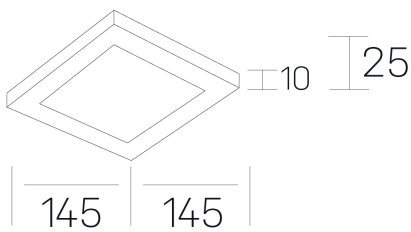

disc slim sq
K51705.02.RF.WH-WH.OP.ST.8.40.PC

GENERAL DETAILS

INSTALLATION	recessed with frame
FINISHES ALUMINIUM	Black-Black, White-White
OPTIC COVER	Opal
LIGHT DIRECTION	Fixed
INT/EXT IP DEGREE	IP 23
MATERIAL	Aluminum
IK DEGREE	IK03
UTILIZATION	Indoor
WARRANTY	3 years

GENERAL DIMENSIONS

DIMENSIONS	145×145 mm
CUT OUT	125×125 mm
HEIGHT	h 25 mm
DIMENSIONES DE EMBALAJE	N/A
PESO NETO	0.23

*Please might expect a max.15% figure reduction in finishes other than white