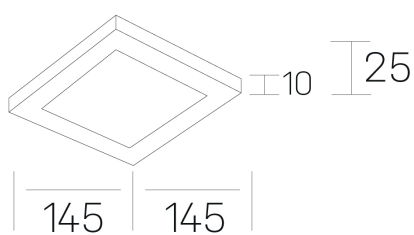

disc slim sq
K51705.02.RF.WH-WH.OP.ST.8.40.DA

GENERAL DETAILS

INSTALLATION	recessed with frame
FINISHES ALUMINIUM	Black-Black, White-White
OPTIC COVER	Opal
LIGHT DIRECTION	Fixed
INT/EXT IP DEGREE	IP 23
MATERIAL	Aluminum
IK DEGREE	IK03
UTILIZATION	Indoor
WARRANTY	3 years

GENERAL DIMENSIONS

DIMENSIONS	145×145 mm
CUT OUT	125×125 mm
HEIGHT	h 25 mm
DIMENSIONES DE EMBALAJE	N/A
PESO NETO	0.23

*Please might expect a max.15% figure reduction in finishes other than white