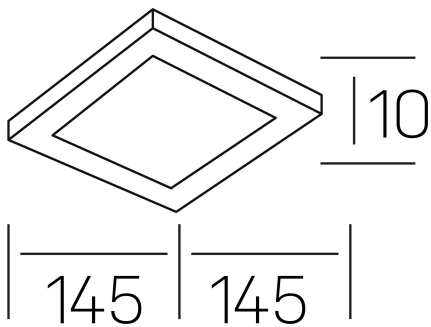

disc slim sq
K51705.02.RF.WH-WH.OP.ST.8.40

GENERAL DETAILS

INSTALLATION	recessed with frame
FINISHES ALUMINIUM	Black-Black, White-White
OPTIC COVER	Opal
LIGHT DIRECTION	Fixed
INT/EXT IP DEGREE	IP 23
MATERIAL	Aluminum
IK DEGREE	IK03
UTILIZATION	Indoor
WARRANTY	3 years

ELECTRICAL DETAILS

LAMP	LED
POWER	12 W
COLOUR TEMPERATURE	4000K
LUMINOUS FLUX	1225 Lm
EFFICACY DIMMING	97 Lm/W
DIMABLE	No Dim
DRIVER	Remote
CLASS PROTECTION	II
COLOUR RENDERING INDEX	CRI >80
VOLTAGE	220-240 V
FRECUENCIA	50-60 Hz
CURRENT INTENSITY	300 mA
LIFE TIME	35.000 h

GENERAL DIMENSIONS

DIMENSIONS	145×145 mm
CUT OUT	125×125 mm
HEIGHT	h 25 mm
DIMENSIONES DE EMBALAJE	N/A
PESO NETO	0.23

*Please might expect a max.15% figure reduction in finishes other than white