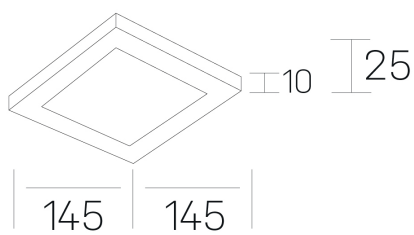

disc slim sq
K51705.02.RF.WH-WH.OP.ST.8.40

GENERAL DETAILS

INSTALLATION	recessed with frame
FINISHES ALUMINIUM	Black-Black, White-White
OPTIC COVER	Opal
LIGHT DIRECTION	Fixed
INT/EXT IP DEGREE	IP 23
MATERIAL	Aluminum
IK DEGREE	IK03
UTILIZATION	Indoor
WARRANTY	3 years

GENERAL DIMENSIONS

DIMENSIONS	145×145 mm
CUT OUT	125×125 mm
HEIGHT	h 25 mm
DIMENSIONES DE EMBALAJE	N/A
PESO NETO	0.23

*Please might expect a max.15% figure reduction in finishes other than white