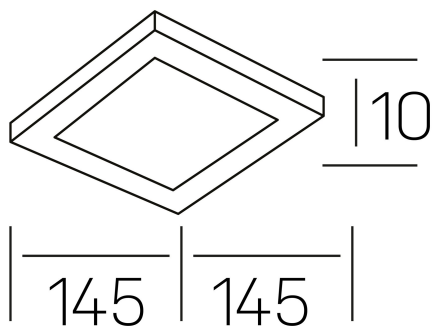

**disc slim sq**  
K51705.02.RF.WH-WH.OP.ST.8.30.PU

#### GENERAL DETAILS

INSTALLATION	recessed with frame
FINISHES ALUMINIUM	Black-Black, White-White
OPTIC COVER	Opal
LIGHT DIRECTION	Fixed
INT/EXT IP DEGREE	IP 23
MATERIAL	Aluminum
IK DEGREE	IK03
UTILIZATION	Indoor
WARRANTY	3 years

#### GENERAL DIMENSIONS

DIMENSIONS	145×145 mm
CUT OUT	125×125 mm
HEIGHT	h 25 mm
DIMENSIONES DE EMBALAJE	N/A
PESO NETO	0.23

\*Please might expect a max.15% figure reduction in finishes other than white