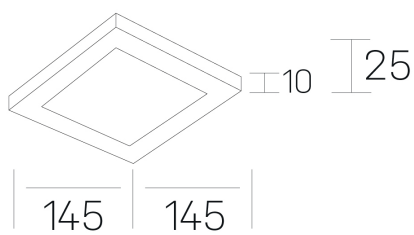

disc slim sq
K51705.02.RF.WH-WH.OP.ST.8.30.PC

GENERAL DETAILS

INSTALLATION	recessed with frame
FINISHES ALUMINIUM	Black-Black, White-White
OPTIC COVER	Opal
LIGHT DIRECTION	Fixed
INT/EXT IP DEGREE	IP 23
MATERIAL	Aluminum
IK DEGREE	IK03
UTILIZATION	Indoor
WARRANTY	3 years

ELECTRICAL DETAILS

LAMP	LED
POWER	12 W
COLOUR TEMPERATURE	3000K
LUMINOUS FLUX	1210 Lm
EFFICACY DIMMING	97 Lm/W
DIMABLE	PHASE CUT
DRIVER	Remote
CLASS PROTECTION	II
COLOUR RENDERING INDEX	CRI >80
VOLTAGE	220-240 V
FRECUENCIA	50-60 Hz
CURRENT INTENSITY	300 mA
LIFE TIME	50.000 h

GENERAL DIMENSIONS

DIMENSIONS	145×145 mm
CUT OUT	125×125 mm
HEIGHT	h 25 mm
DIMENSIONES DE EMBALAJE	N/A
PESO NETO	0.23

*Please might expect a max.15% figure reduction in finishes other than white