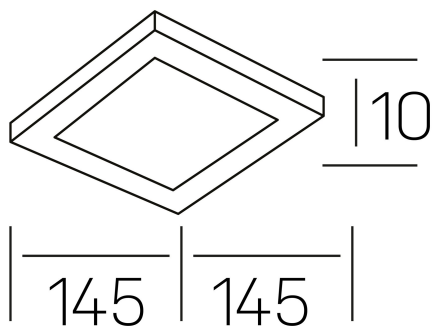

disc slim sq
K51705.02.RF.WH-WH.OP.ST.8.30.PC

GENERAL DETAILS

INSTALLATION	recessed with frame
FINISHES ALUMINIUM	Black-Black, White-White
OPTIC COVER	Opal
LIGHT DIRECTION	Fixed
INT/EXT IP DEGREE	IP 23
MATERIAL	Aluminum
IK DEGREE	IK03
UTILIZATION	Indoor
WARRANTY	3 years

ELECTRICAL DETAILS

LAMP	LED
POWER	12 W
COLOUR TEMPERATURE	3000K
LUMINOUS FLUX	1210 Lm
EFFICACY DIMMING	97 Lm/W
DIMABLE	PHASE CUT
DRIVER	Remote
CLASS PROTECTION	II
COLOUR RENDERING INDEX	CRI >80
VOLTAGE	220-240 V
FRECUENCIA	50-60 Hz
CURRENT INTENSITY	300 mA
LIFE TIME	35.000 h

GENERAL DIMENSIONS

DIMENSIONS	145×145 mm
CUT OUT	125×125 mm
HEIGHT	h 25 mm
DIMENSIONES DE EMBALAJE	N/A
PESO NETO	0.23

*Please might expect a max.15% figure reduction in finishes other than white