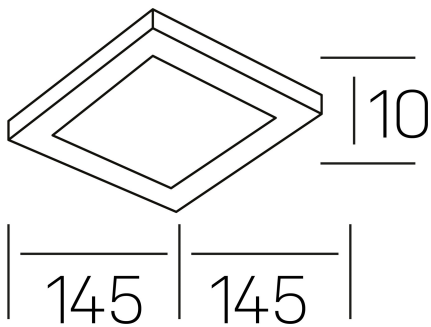

**disc slim sq**  
K51705.02.RF.WH-WH.OP.ST.8.30.DA

#### GENERAL DETAILS

INSTALLATION	recessed with frame
FINISHES ALUMINIUM	Black-Black, White-White
OPTIC COVER	Opal
LIGHT DIRECTION	Fixed
INT/EXT IP DEGREE	IP 23
MATERIAL	Aluminum
IK DEGREE	IK03
UTILIZATION	Indoor
WARRANTY	3 years

#### GENERAL DIMENSIONS

DIMENSIONS	145×145 mm
CUT OUT	125×125 mm
HEIGHT	h 25 mm
DIMENSIONES DE EMBALAJE	N/A
PESO NETO	0.23

\*Please might expect a max.15% figure reduction in finishes other than white