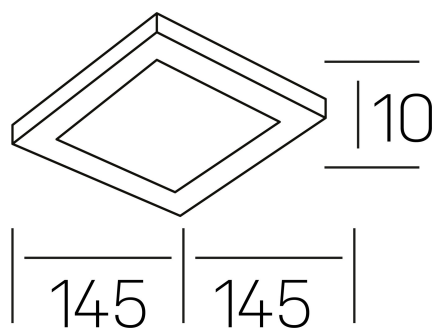

disc slim sq
K51705.02.RF.WH-WH.OP.ST.8.30.D1

GENERAL DETAILS

| | |
|--------------------|--------------------------|
| INSTALLATION | recessed with frame |
| FINISHES ALUMINIUM | Black-Black, White-White |
| OPTIC COVER | Opal |
| LIGHT DIRECTION | Fixed |
| INT/EXT IP DEGREE | IP 23 |
| MATERIAL | Aluminum |
| IK DEGREE | IK03 |
| UTILIZATION | Indoor |
| WARRANTY | 3 years |

GENERAL DIMENSIONS

| | |
|-------------------------|------------|
| DIMENSIONS | 145×145 mm |
| CUT OUT | 125×125 mm |
| HEIGHT | h 25 mm |
| DIMENSIONES DE EMBALAJE | N/A |
| PESO NETO | 0.23 |

*Please might expect a max.15% figure reduction in finishes other than white