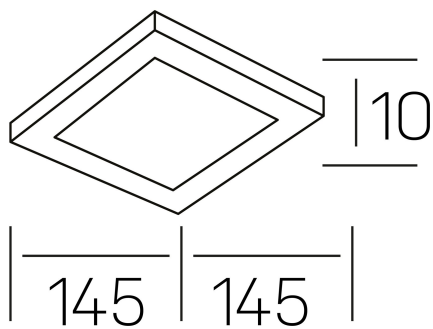

disc slim sq
K51705.02.RF.WH-WH.OP.ST.8.30

GENERAL DETAILS

INSTALLATION	recessed with frame
FINISHES ALUMINIUM	Black-Black, White-White
OPTIC COVER	Opal
LIGHT DIRECTION	Fixed
INT/EXT IP DEGREE	IP 23
MATERIAL	Aluminum
IK DEGREE	IK03
UTILIZATION	Indoor
WARRANTY	3 years

ELECTRICAL DETAILS

LAMP	LED
POWER	12 W
COLOUR TEMPERATURE	3000K
LUMINOUS FLUX	1210 Lm
EFFICACY DIMMING	97 Lm/W
DIMABLE	No Dim
DRIVER	Remote
CLASS PROTECTION	II
COLOUR RENDERING INDEX	CRI >80
VOLTAGE	220-240 V
FRECUENCIA	50-60 Hz
CURRENT INTENSITY	300 mA
LIFE TIME	35.000 h

GENERAL DIMENSIONS

DIMENSIONS	145×145 mm
CUT OUT	125×125 mm
HEIGHT	h 25 mm
DIMENSIONES DE EMBALAJE	N/A
PESO NETO	0.23

*Please might expect a max.15% figure reduction in finishes other than white