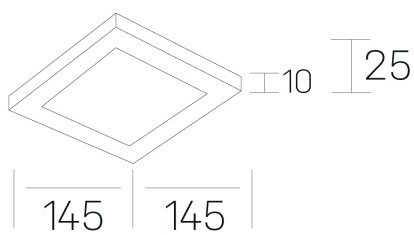

disc slim sq
K51705.02.RF.WH-WH.OP.ST.8.30

GENERAL DETAILS

INSTALLATION	recessed with frame
FINISHES ALUMINIUM	Black-Black, White-White
OPTIC COVER	Opal
LIGHT DIRECTION	Fixed
INT/EXT IP DEGREE	IP 23
MATERIAL	Aluminum
IK DEGREE	IK03
UTILIZATION	Indoor
WARRANTY	3 years

GENERAL DIMENSIONS

DIMENSIONS	145×145 mm
CUT OUT	125×125 mm
HEIGHT	h 25 mm
DIMENSIONES DE EMBALAJE	N/A
PESO NETO	0.23

*Please might expect a max.15% figure reduction in finishes other than white