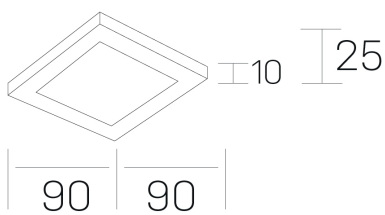

disc slim sq
K51705.01.RF.WH-WH.OP.ST.8.40.PU

GENERAL DETAILS

INSTALLATION	recessed with frame
FINISHES ALUMINIUM	Black-Black, White-White
OPTIC COVER	Opal
LIGHT DIRECTION	Fixed
INT/EXT IP DEGREE	IP 23
MATERIAL	Aluminum
IK DEGREE	IK03
UTILIZATION	Indoor
WARRANTY	3 years

ELECTRICAL DETAILS

LAMP	LED
POWER	6 W
COLOUR TEMPERATURE	4000K
LUMINOUS FLUX	465 Lm
EFFICACY DIMMING	74 Lm/W
DIMABLE	Push
DRIVER	Remote
CLASS PROTECTION	II
COLOUR RENDERING INDEX	CRI >80
VOLTAGE	220-240 V
FRECUENCIA	50-60 Hz
CURRENT INTENSITY	160 mA
LIFE TIME	50.000 h

GENERAL DIMENSIONS

DIMENSIONS	90×90 mm
CUT OUT	72×72 mm
HEIGHT	h 25 mm
DIMENSIONES DE EMBALAJE	N/A
PESO NETO	0.13

*Please might expect a max.15% figure reduction in finishes other than white