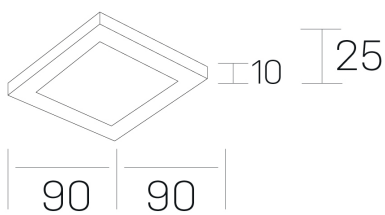

disc slim sq
K51705.01.RF.WH-WH.OP.ST.8.40.DA

GENERAL DETAILS

INSTALLATION	recessed with frame
FINISHES ALUMINIUM	Black-Black, White-White
OPTIC COVER	Opal
LIGHT DIRECTION	Fixed
INT/EXT IP DEGREE	IP 23
MATERIAL	Aluminum
IK DEGREE	IK03
UTILIZATION	Indoor
WARRANTY	3 years

ELECTRICAL DETAILS

LAMP	LED
POWER	6 W
COLOUR TEMPERATURE	4000K
LUMINOUS FLUX	465 Lm
EFFICACY DIMMING	74 Lm/W
DIMABLE	DALI
DRIVER	Remote
CLASS PROTECTION	II
COLOUR RENDERING INDEX	CRI >80
VOLTAGE	220-240 V
FRECUENCIA	50-60 Hz
CURRENT INTENSITY	160 mA
LIFE TIME	50.000 h

GENERAL DIMENSIONS

DIMENSIONS	90×90 mm
CUT OUT	72×72 mm
HEIGHT	h 25 mm
DIMENSIONES DE EMBALAJE	N/A
PESO NETO	0.13

*Please might expect a max.15% figure reduction in finishes other than white