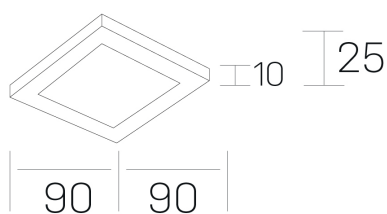

disc slim sq
K51705.01.RF.WH-WH.OP.ST.8.40.D1

GENERAL DETAILS

INSTALLATION	recessed with frame
FINISHES ALUMINIUM	Black-Black, White-White
OPTIC COVER	Opal
LIGHT DIRECTION	Fixed
INT/EXT IP DEGREE	IP 23
MATERIAL	Aluminum
IK DEGREE	IK03
UTILIZATION	Indoor
WARRANTY	5 years

ELECTRICAL DETAILS

LAMP	LED
POWER	6 W
COLOUR TEMPERATURE	4000K
LUMINOUS FLUX	465 Lm
EFFICACY DIMMING	74 Lm/W
DIMABLE	1.10v
DRIVER	Remote
CLASS PROTECTION	II
COLOUR RENDERING INDEX	CRI >80
VOLTAGE	220-240 V
CURRENT INTENSITY	160 mA
LIFE TIME	50.000 h

GENERAL DIMENSIONS

DIMENSIONS	90×90 mm
CUT OUT	72×72 mm
HEIGHT	h 25 mm
DIMENSIONES DE EMBALAJE	N/A
PESO NETO	0.13

*Please might expect a max.15% figure reduction in finishes other than white