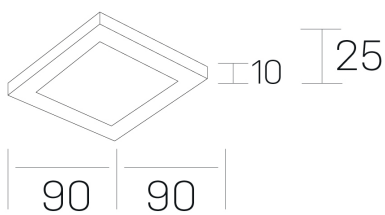

**disc slim sq**  
K51705.01.RF.WH-WH.OP.ST.8.40

#### GENERAL DETAILS

INSTALLATION	recessed with frame
FINISHES ALUMINIUM	Black-Black, White-White
OPTIC COVER	Opal
LIGHT DIRECTION	Fixed
INT/EXT IP DEGREE	IP 23
MATERIAL	Aluminum
IK DEGREE	IK03
UTILIZATION	Indoor
WARRANTY	3 years

#### ELECTRICAL DETAILS

LAMP	LED
POWER	6 W
COLOUR TEMPERATURE	4000K
LUMINOUS FLUX	465 Lm
EFFICACY DIMMING	74 Lm/W
DIMABLE	No Dim
DRIVER	Remote
CLASS PROTECTION	II
COLOUR RENDERING INDEX	CRI >80
VOLTAGE	220-240 V
FRECUENCIA	50-60 Hz
CURRENT INTENSITY	160 mA
LIFE TIME	50.000 h

#### GENERAL DIMENSIONS

DIMENSIONS	90×90 mm
CUT OUT	72×72 mm
HEIGHT	h 25 mm
DIMENSIONES DE EMBALAJE	N/A
PESO NETO	0.13

\*Please might expect a max.15% figure reduction in finishes other than white