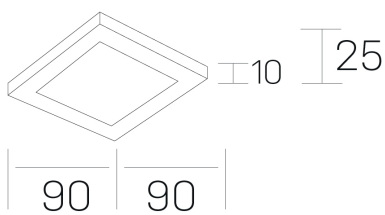

disc slim sq
K51705.01.RF.WH-WH.OP.ST.8.30.PU

GENERAL DETAILS

INSTALLATION	recessed with frame
FINISHES ALUMINIUM	Black-Black, White-White
OPTIC COVER	Opal
LIGHT DIRECTION	Fixed
INT/EXT IP DEGREE	IP 23
MATERIAL	Aluminum
IK DEGREE	IK03
UTILIZATION	Indoor
WARRANTY	3 years

ELECTRICAL DETAILS

LAMP	LED
POWER	6 W
COLOUR TEMPERATURE	3000K
LUMINOUS FLUX	445 Lm
EFFICACY DIMMING	70 Lm/W
DIMABLE	Push
DRIVER	Remote
CLASS PROTECTION	II
COLOUR RENDERING INDEX	CRI >80
VOLTAGE	220-240 V
FRECUENCIA	50-60 Hz
CURRENT INTENSITY	160 mA
LIFE TIME	50.000 h

GENERAL DIMENSIONS

DIMENSIONS	90×90 mm
CUT OUT	72×72 mm
HEIGHT	h 25 mm
DIMENSIONES DE EMBALAJE	N/A
PESO NETO	0.13

*Please might expect a max.15% figure reduction in finishes other than white