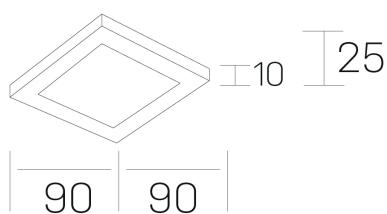

disc slim sq
K51705.01.RF.WH-WH.OP.ST.8.30.DA

GENERAL DETAILS

INSTALLATION	recessed with frame
FINISHES ALUMINIUM	Black-Black, White-White
OPTIC COVER	Opal
LIGHT DIRECTION	Fixed
INT/EXT IP DEGREE	IP 23
MATERIAL	Aluminum
IK DEGREE	IK03
UTILIZATION	Indoor
WARRANTY	3 years

ELECTRICAL DETAILS

LAMP	LED
POWER	6 W
COLOUR TEMPERATURE	3000K
LUMINOUS FLUX	445 Lm
EFFICACY DIMMING	70 Lm/W
DIMABLE	DALI
DRIVER	Remote
CLASS PROTECTION	II
COLOUR RENDERING INDEX	CRI >80
VOLTAGE	220-240 V
FRECUENCIA	50-60 Hz
CURRENT INTENSITY	160 mA
LIFE TIME	50.000 h

GENERAL DIMENSIONS

DIMENSIONS	90×90 mm
CUT OUT	72×72 mm
HEIGHT	h 25 mm
DIMENSIONES DE EMBALAJE	N/A
PESO NETO	0.13

*Please might expect a max.15% figure reduction in finishes other than white