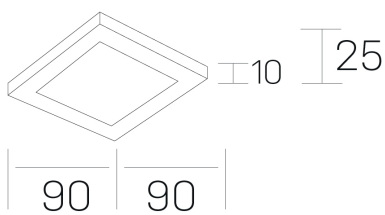

disc slim sq
K51705.01.RF.WH-WH.OP.ST.8.30.D1

GENERAL DETAILS

INSTALLATION	recessed with frame
FINISHES ALUMINIUM	Black-Black, White-White
OPTIC COVER	Opal
LIGHT DIRECTION	Fixed
INT/EXT IP DEGREE	IP 23
MATERIAL	Aluminum
IK DEGREE	IK03
UTILIZATION	Indoor
WARRANTY	3 years

ELECTRICAL DETAILS

LAMP	LED
POWER	6 W
COLOUR TEMPERATURE	3000K
LUMINOUS FLUX	445 Lm
EFFICACY DIMMING	70 Lm/W
DIMABLE	1.10v
DRIVER	Remote
CLASS PROTECTION	II
COLOUR RENDERING INDEX	CRI >80
VOLTAGE	220-240 V
FRECUENCIA	50-60 Hz
CURRENT INTENSITY	160 mA
LIFE TIME	50.000 h

GENERAL DIMENSIONS

DIMENSIONS	90×90 mm
CUT OUT	72×72 mm
HEIGHT	h 25 mm
DIMENSIONES DE EMBALAJE	N/A
PESO NETO	0.13

*Please might expect a max.15% figure reduction in finishes other than white