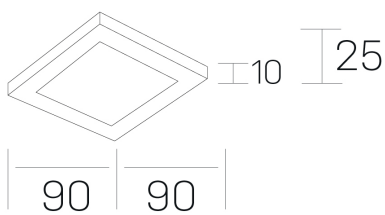

disc slim sq
K51705.01.RF.WH-WH.OP.ST.8.30

GENERAL DETAILS

INSTALLATION	recessed with frame
FINISHES ALUMINIUM	Black-Black, White-White
OPTIC COVER	Opal
LIGHT DIRECTION	Fixed
INT/EXT IP DEGREE	IP 23
MATERIAL	Aluminum
IK DEGREE	IK03
UTILIZATION	Indoor
WARRANTY	5 years

ELECTRICAL DETAILS

LAMP	LED
POWER	6 W
COLOUR TEMPERATURE	3000K
LUMINOUS FLUX	445 Lm
EFFICACY DIMMING	70 Lm/W
DIMABLE	No Dim
DRIVER	Remote
CLASS PROTECTION	II
COLOUR RENDERING INDEX	CRI >80
VOLTAGE	220-240 V
CURRENT INTENSITY	160 mA
LIFE TIME	50.000 h

GENERAL DIMENSIONS

DIMENSIONS	90×90 mm
CUT OUT	72×72 mm
HEIGHT	h 25 mm
DIMENSIONES DE EMBALAJE	N/A
PESO NETO	0.13

*Please might expect a max.15% figure reduction in finishes other than white