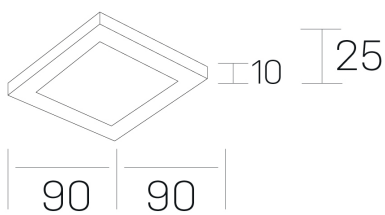

disc slim sq
K51705.01.RF.WH-WH.OP.ST.8.30

GENERAL DETAILS

INSTALLATION	recessed with frame
FINISHES ALUMINIUM	Black-Black, White-White
OPTIC COVER	Opal
LIGHT DIRECTION	Fixed
INT/EXT IP DEGREE	IP 23
MATERIAL	Aluminum
IK DEGREE	IK03
UTILIZATION	Indoor
WARRANTY	3 years

ELECTRICAL DETAILS

LAMP	LED
POWER	6 W
COLOUR TEMPERATURE	3000K
LUMINOUS FLUX	445 Lm
EFFICACY DIMMING	70 Lm/W
DIMABLE	No Dim
DRIVER	Remote
CLASS PROTECTION	II
COLOUR RENDERING INDEX	CRI >80
VOLTAGE	220-240 V
FRECUENCIA	50-60 Hz
CURRENT INTENSITY	160 mA
LIFE TIME	50.000 h

GENERAL DIMENSIONS

DIMENSIONS	90×90 mm
CUT OUT	72×72 mm
HEIGHT	h 25 mm
DIMENSIONES DE EMBALAJE	N/A
PESO NETO	0.13

*Please might expect a max.15% figure reduction in finishes other than white