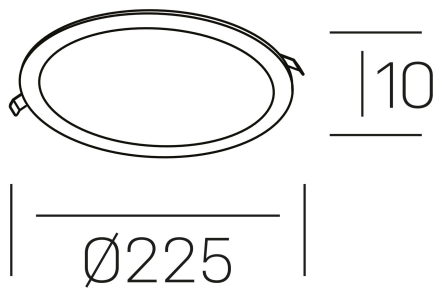

disc slim
K51704.03.RF.WH-WH.OP.ST.8.40.PU

GENERAL DETAILS

INSTALLATION	recessed with frame
FINISHES ALUMINIUM	White-White
OPTIC COVER	Opal
LIGHT DIRECTION	Fixed
INT/EXT IP DEGREE	IP 23
MATERIAL	Aluminum
IK DEGREE	IK03
UTILIZATION	Indoor
WARRANTY	3 years

ELECTRICAL DETAILS

LAMP	LED
POWER	24 W
COLOUR TEMPERATURE	4000K
LUMINOUS FLUX	2430 Lm
EFFICACY DIMMING	100 Lm/W
DIMABLE	Push
DRIVER	Remote
CLASS PROTECTION	II
COLOUR RENDERING INDEX	CRI >80
VOLTAGE	220-240 V
FRECUENCIA	50-60 Hz
CURRENT INTENSITY	600 mA
LIFE TIME	35.000 h

GENERAL DIMENSIONS

DIMENSIONS	Ø 225 mm
CUT OUT	Ø 205 mm
HEIGHT	h 25 mm
DIMENSIONES DE EMBALAJE	N/A
PESO NETO	0.34

*Please might expect a max.15% figure reduction in finishes other than white