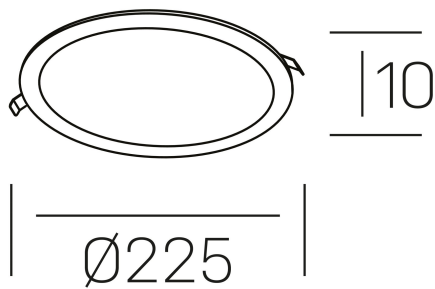

disc slim
K51704.03.RF.WH-WH.OP.ST.8.40.PC

GENERAL DETAILS

INSTALLATION	recessed with frame
FINISHES ALUMINIUM	White-White
OPTIC COVER	Opal
LIGHT DIRECTION	Fixed
INT/EXT IP DEGREE	IP 23
MATERIAL	Aluminum
IK DEGREE	IK03
UTILIZATION	Indoor
WARRANTY	3 years

ELECTRICAL DETAILS

LAMP	LED
POWER	24 W
COLOUR TEMPERATURE	4000K
LUMINOUS FLUX	2430 Lm
EFFICACY DIMMING	100 Lm/W
DIMABLE	PHASE CUT
DRIVER	Remote
CLASS PROTECTION	II
COLOUR RENDERING INDEX	CRI >80
VOLTAGE	220-240 V
FRECUENCIA	50-60 Hz
CURRENT INTENSITY	600 mA
LIFE TIME	35.000 h

GENERAL DIMENSIONS

DIMENSIONS	Ø 225 mm
CUT OUT	Ø 205 mm
HEIGHT	h 25 mm
DIMENSIONES DE EMBALAJE	N/A
PESO NETO	0.34

*Please might expect a max.15% figure reduction in finishes other than white