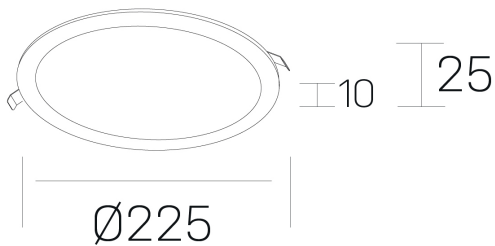

disc slim
K51704.03.RF.WH-WH.OP.ST.8.40.PC

GENERAL DETAILS

| | |
|--------------------|---------------------|
| INSTALLATION | recessed with frame |
| FINISHES ALUMINIUM | White-White |
| OPTIC COVER | Opal |
| LIGHT DIRECTION | Fixed |
| INT/EXT IP DEGREE | IP 23 |
| MATERIAL | Aluminum |
| IK DEGREE | IK03 |
| UTILIZATION | Indoor |
| WARRANTY | 3 years |

ELECTRICAL DETAILS

| | |
|------------------------|-----------|
| LAMP | LED |
| POWER | 24 W |
| COLOUR TEMPERATURE | 4000K |
| LUMINOUS FLUX | 2430 Lm |
| EFFICACY DIMMING | 100 Lm/W |
| DIMABLE | PHASE CUT |
| DRIVER | Remote |
| CLASS PROTECTION | II |
| COLOUR RENDERING INDEX | CRI >80 |
| VOLTAGE | 220-240 V |
| FRECUENCIA | 50-60 Hz |
| CURRENT INTENSITY | 600 mA |
| LIFE TIME | 50.000 h |

GENERAL DIMENSIONS

| | |
|-------------------------|----------|
| DIMENSIONS | Ø 225 mm |
| CUT OUT | Ø 205 mm |
| HEIGHT | h 25 mm |
| DIMENSIONES DE EMBALAJE | N/A |
| PESO NETO | 0.34 |

*Please might expect a max.15% figure reduction in finishes other than white