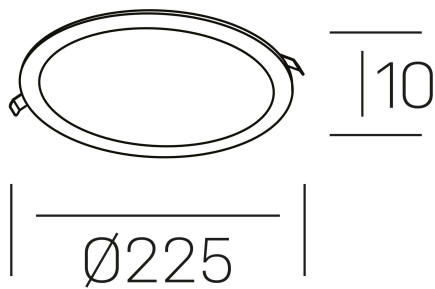

disc slim

K51704.03.RF.WH-WH.OP.ST.8.40.DA

GENERAL DETAILS

INSTALLATION	recessed with frame
FINISHES ALUMINIUM	White-White
OPTIC COVER	Opal
LIGHT DIRECTION	Fixed
INT/EXT IP DEGREE	IP 23
MATERIAL	Aluminum
IK DEGREE	IK03
UTILIZATION	Indoor
WARRANTY	3 years

ELECTRICAL DETAILS

LAMP	LED
POWER	24 W
COLOUR TEMPERATURE	4000K
LUMINOUS FLUX	2430 Lm
EFFICACY DIMMING	100 Lm/W
DIMABLE	DALI
DRIVER	Remote
CLASS PROTECTION	II
COLOUR RENDERING INDEX	CRI >80
VOLTAGE	220-240 V
FRECUENCIA	50-60 Hz
CURRENT INTENSITY	600 mA
LIFE TIME	35.000 h

GENERAL DIMENSIONS

DIMENSIONS	$\varnothing 225$ mm
CUT OUT	$\varnothing 205$ mm
HEIGHT	h 25 mm
DIMENSIONES DE EMBALAJE	N/A
PESO NETO	0.34

*Please might expect a max.15% figure reduction in finishes other than white