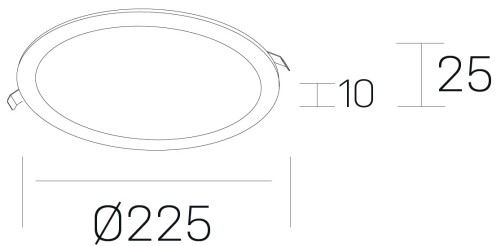

disc slim

K51704.03.RF.WH-WH.OP.ST.8.40.DA

GENERAL DETAILS

INSTALLATION	recessed with frame
FINISHES ALUMINIUM	White-White
OPTIC COVER	Opal
LIGHT DIRECTION	Fixed
INT/EXT IP DEGREE	IP 23
MATERIAL	Aluminum
IK DEGREE	IK03
UTILIZATION	Indoor
WARRANTY	3 years

ELECTRICAL DETAILS

LAMP	LED
POWER	24 W
COLOUR TEMPERATURE	4000K
LUMINOUS FLUX	2430 Lm
EFFICACY DIMMING	100 Lm/W
DIMABLE	DALI
DRIVER	Remote
CLASS PROTECTION	II
COLOUR RENDERING INDEX	CRI >80
VOLTAGE	220-240 V
FRECUENCIA	50-60 Hz
CURRENT INTENSITY	600 mA
LIFE TIME	50.000 h

GENERAL DIMENSIONS

DIMENSIONS	Ø 225 mm
CUT OUT	Ø 205 mm
HEIGHT	h 25 mm
DIMENSIONES DE EMBALAJE	N/A
PESO NETO	0.34

*Please might expect a max.15% figure reduction in finishes other than white