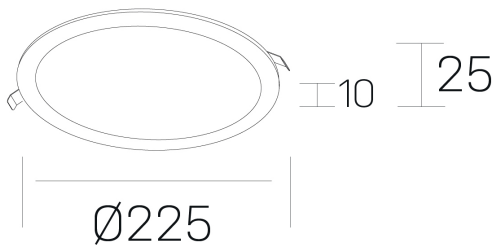

disc slim

K51704.03.RF.WH-WH.OP.ST.8.40.D1

GENERAL DETAILS

INSTALLATION	recessed with frame
FINISHES ALUMINIUM	White-White
OPTIC COVER	Opal
LIGHT DIRECTION	Fixed
INT/EXT IP DEGREE	IP 23
MATERIAL	Aluminum
IK DEGREE	IK03
UTILIZATION	Indoor
WARRANTY	3 years

ELECTRICAL DETAILS

LAMP	LED
POWER	24 W
COLOUR TEMPERATURE	4000K
LUMINOUS FLUX	2430 Lm
EFFICACY DIMMING	100 Lm/W
DIMABLE	1.10v
DRIVER	Remote
CLASS PROTECTION	II
COLOUR RENDERING INDEX	CRI >80
VOLTAGE	220-240 V
FRECUENCIA	50-60 Hz
CURRENT INTENSITY	600 mA
LIFE TIME	50.000 h

GENERAL DIMENSIONS

DIMENSIONS	Ø 225 mm
CUT OUT	Ø 205 mm
HEIGHT	h 25 mm
DIMENSIONES DE EMBALAJE	N/A
PESO NETO	0.34

*Please might expect a max.15% figure reduction in finishes other than white