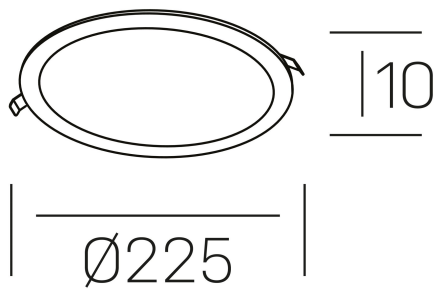

disc slim

K51704.03.RF.WH-WH.OP.ST.8.40.D1

GENERAL DETAILS

INSTALLATION	recessed with frame
FINISHES ALUMINIUM	White-White
OPTIC COVER	Opal
LIGHT DIRECTION	Fixed
INT/EXT IP DEGREE	IP 23
MATERIAL	Aluminum
IK DEGREE	IK03
UTILIZATION	Indoor
WARRANTY	3 years

ELECTRICAL DETAILS

LAMP	LED
POWER	24 W
COLOUR TEMPERATURE	4000K
LUMINOUS FLUX	2430 Lm
EFFICACY DIMMING	100 Lm/W
DIMABLE	1.10v
DRIVER	Remote
CLASS PROTECTION	II
COLOUR RENDERING INDEX	CRI >80
VOLTAGE	220-240 V
FRECUENCIA	50-60 Hz
CURRENT INTENSITY	600 mA
LIFE TIME	35.000 h

GENERAL DIMENSIONS

DIMENSIONS	Ø 225 mm
CUT OUT	Ø 205 mm
HEIGHT	h 25 mm
DIMENSIONES DE EMBALAJE	N/A
PESO NETO	0.34

*Please might expect a max.15% figure reduction in finishes other than white