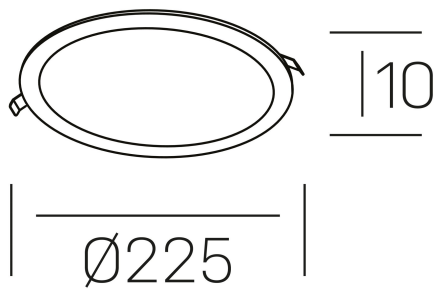

## disc slim

K51704.03.RF.WH-WH.OP.ST.8.40

### GENERAL DETAILS

|                    |                     |
|--------------------|---------------------|
| INSTALLATION       | recessed with frame |
| FINISHES ALUMINIUM | White-White         |
| OPTIC COVER        | Opal                |
| LIGHT DIRECTION    | Fixed               |
| INT/EXT IP DEGREE  | IP 23               |
| MATERIAL           | Aluminum            |
| IK DEGREE          | IK03                |
| UTILIZATION        | Indoor              |
| WARRANTY           | 3 years             |

### ELECTRICAL DETAILS

|                        |           |
|------------------------|-----------|
| LAMP                   | LED       |
| POWER                  | 24 W      |
| COLOUR TEMPERATURE     | 4000K     |
| LUMINOUS FLUX          | 2430 Lm   |
| EFFICACY DIMMING       | 100 Lm/W  |
| DIMABLE                | No Dim    |
| DRIVER                 | Remote    |
| CLASS PROTECTION       | II        |
| COLOUR RENDERING INDEX | CRI >80   |
| VOLTAGE                | 220-240 V |
| FRECUENCIA             | 50-60 Hz  |
| CURRENT INTENSITY      | 600 mA    |
| LIFE TIME              | 35.000 h  |

### GENERAL DIMENSIONS

|                         |          |
|-------------------------|----------|
| DIMENSIONS              | Ø 225 mm |
| CUT OUT                 | Ø 205 mm |
| HEIGHT                  | h 25 mm  |
| DIMENSIONES DE EMBALAJE | N/A      |
| PESO NETO               | 0.34     |