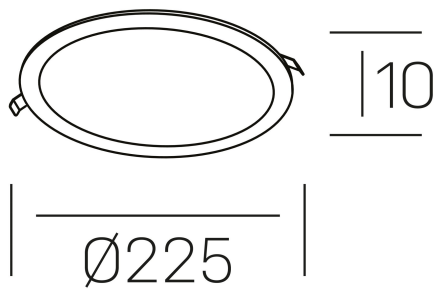

**disc slim**  
K51704.03.RF.WH-WH.OP.ST.8.40

#### GENERAL DETAILS

INSTALLATION	recessed with frame
FINISHES ALUMINIUM	White-White
OPTIC COVER	Opal
LIGHT DIRECTION	Fixed
INT/EXT IP DEGREE	IP 23
MATERIAL	Aluminum
IK DEGREE	IK03
UTILIZATION	Indoor
WARRANTY	3 years

#### ELECTRICAL DETAILS

LAMP	LED
POWER	24 W
COLOUR TEMPERATURE	4000K
LUMINOUS FLUX	2430 Lm
EFFICACY DIMMING	100 Lm/W
DIMABLE	No Dim
DRIVER	Remote
CLASS PROTECTION	II
COLOUR RENDERING INDEX	CRI >80
VOLTAGE	220-240 V
FRECUENCIA	50-60 Hz
CURRENT INTENSITY	600 mA
LIFE TIME	35.000 h

#### GENERAL DIMENSIONS

DIMENSIONS	Ø 225 mm
CUT OUT	Ø 205 mm
HEIGHT	h 25 mm
DIMENSIONES DE EMBALAJE	N/A
PESO NETO	0.34

\*Please might expect a max.15% figure reduction in finishes other than white