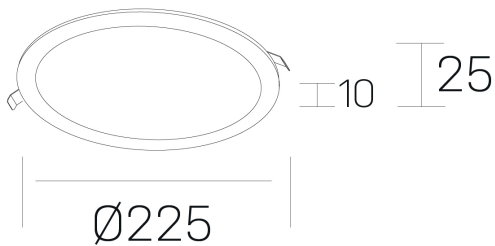

disc slim
K51704.03.RF.WH-WH.OP.ST.8.40

GENERAL DETAILS

INSTALLATION	recessed with frame
FINISHES ALUMINIUM	White-White
OPTIC COVER	Opal
LIGHT DIRECTION	Fixed
INT/EXT IP DEGREE	IP 23
MATERIAL	Aluminum
IK DEGREE	IK03
UTILIZATION	Indoor
WARRANTY	3 years

ELECTRICAL DETAILS

LAMP	LED
POWER	24 W
COLOUR TEMPERATURE	4000K
LUMINOUS FLUX	2430 Lm
EFFICACY DIMMING	100 Lm/W
DIMABLE	No Dim
DRIVER	Remote
CLASS PROTECTION	II
COLOUR RENDERING INDEX	CRI >80
VOLTAGE	220-240 V
FRECUENCIA	50-60 Hz
CURRENT INTENSITY	600 mA
LIFE TIME	50.000 h

GENERAL DIMENSIONS

DIMENSIONS	Ø 225 mm
CUT OUT	Ø 205 mm
HEIGHT	h 25 mm
DIMENSIONES DE EMBALAJE	N/A
PESO NETO	0.34

*Please might expect a max.15% figure reduction in finishes other than white