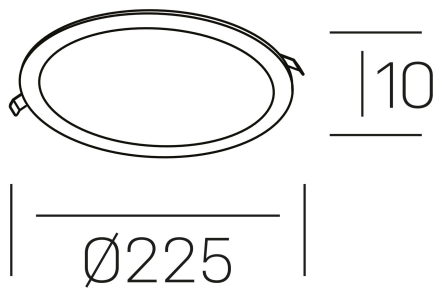

disc slim
K51704.03.RF.WH-WH.OP.ST.8.30.PU

GENERAL DETAILS

INSTALLATION	recessed with frame
FINISHES ALUMINIUM	White-White
OPTIC COVER	Opal
LIGHT DIRECTION	Fixed
INT/EXT IP DEGREE	IP 23
MATERIAL	Aluminum
IK DEGREE	IK03
UTILIZATION	Indoor
WARRANTY	3 years

ELECTRICAL DETAILS

LAMP	LED
POWER	24 W
COLOUR TEMPERATURE	3000K
LUMINOUS FLUX	2270 Lm
EFFICACY DIMMING	95 Lm/W
DIMABLE	Push
DRIVER	Remote
CLASS PROTECTION	II
COLOUR RENDERING INDEX	CRI >80
VOLTAGE	220-240 V
FRECUENCIA	50-60 Hz
CURRENT INTENSITY	600 mA
LIFE TIME	35.000 h

GENERAL DIMENSIONS

DIMENSIONS	Ø 225 mm
CUT OUT	Ø 205 mm
HEIGHT	h 25 mm
DIMENSIONES DE EMBALAJE	N/A
PESO NETO	0.34

*Please might expect a max.15% figure reduction in finishes other than white