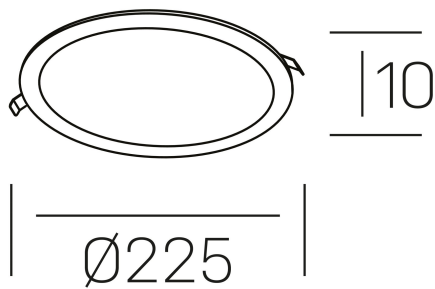

disc slim
K51704.03.RF.WH-WH.OP.ST.8.30.PC

GENERAL DETAILS

INSTALLATION	recessed with frame
FINISHES ALUMINIUM	White-White
OPTIC COVER	Opal
LIGHT DIRECTION	Fixed
INT/EXT IP DEGREE	IP 23
MATERIAL	Aluminum
IK DEGREE	IK03
UTILIZATION	Indoor
WARRANTY	3 years

ELECTRICAL DETAILS

LAMP	LED
POWER	24 W
COLOUR TEMPERATURE	3000K
LUMINOUS FLUX	2270 Lm
EFFICACY DIMMING	95 Lm/W
DIMABLE	PHASE CUT
DRIVER	Remote
CLASS PROTECTION	II
COLOUR RENDERING INDEX	CRI >80
VOLTAGE	220-240 V
FRECUENCIA	50-60 Hz
CURRENT INTENSITY	600 mA
LIFE TIME	35.000 h

GENERAL DIMENSIONS

DIMENSIONS	Ø 225 mm
CUT OUT	Ø 205 mm
HEIGHT	h 25 mm
DIMENSIONES DE EMBALAJE	N/A
PESO NETO	0.34

*Please might expect a max.15% figure reduction in finishes other than white