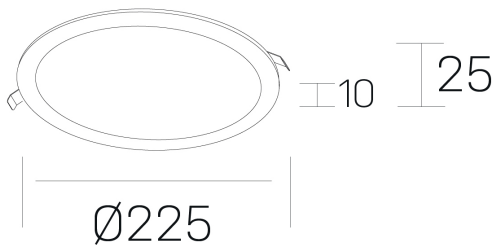

disc slim
K51704.03.RF.WH-WH.OP.ST.8.30.PC

GENERAL DETAILS

INSTALLATION	recessed with frame
FINISHES ALUMINIUM	White-White
OPTIC COVER	Opal
LIGHT DIRECTION	Fixed
INT/EXT IP DEGREE	IP 23
MATERIAL	Aluminum
IK DEGREE	IK03
UTILIZATION	Indoor
WARRANTY	3 years

ELECTRICAL DETAILS

LAMP	LED
POWER	24 W
COLOUR TEMPERATURE	3000K
LUMINOUS FLUX	2270 Lm
EFFICACY DIMMING	95 Lm/W
DIMABLE	PHASE CUT
DRIVER	Remote
CLASS PROTECTION	II
COLOUR RENDERING INDEX	CRI >80
VOLTAGE	220-240 V
FRECUENCIA	50-60 Hz
CURRENT INTENSITY	600 mA
LIFE TIME	50.000 h

GENERAL DIMENSIONS

DIMENSIONS	Ø 225 mm
CUT OUT	Ø 205 mm
HEIGHT	h 25 mm
DIMENSIONES DE EMBALAJE	N/A
PESO NETO	0.34

*Please might expect a max.15% figure reduction in finishes other than white