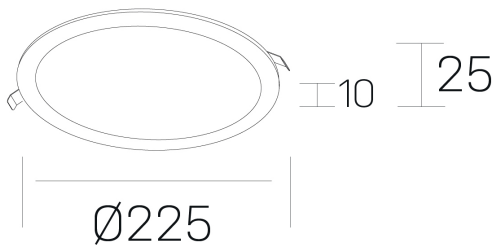

disc slim

K51704.03.RF.WH-WH.OP.ST.8.30.DA

GENERAL DETAILS

INSTALLATION	recessed with frame
FINISHES ALUMINIUM	White-White
OPTIC COVER	Opal
LIGHT DIRECTION	Fixed
INT/EXT IP DEGREE	IP 23
MATERIAL	Aluminum
IK DEGREE	IK03
UTILIZATION	Indoor
WARRANTY	3 years

ELECTRICAL DETAILS

LAMP	LED
POWER	24 W
COLOUR TEMPERATURE	3000K
LUMINOUS FLUX	2270 Lm
EFFICACY DIMMING	95 Lm/W
DIMABLE	DALI
DRIVER	Remote
CLASS PROTECTION	II
COLOUR RENDERING INDEX	CRI >80
VOLTAGE	220-240 V
FRECUENCIA	50-60 Hz
CURRENT INTENSITY	600 mA
LIFE TIME	50.000 h

GENERAL DIMENSIONS

DIMENSIONS	Ø 225 mm
CUT OUT	Ø 205 mm
HEIGHT	h 25 mm
DIMENSIONES DE EMBALAJE	N/A
PESO NETO	0.34

*Please might expect a max.15% figure reduction in finishes other than white