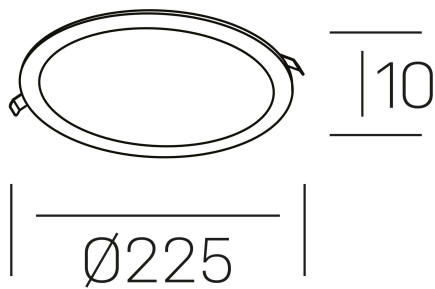

## disc slim

K51704.03.RF.WH-WH.OP.ST.8.30.DA

### GENERAL DETAILS

INSTALLATION	recessed with frame
FINISHES ALUMINIUM	White-White
OPTIC COVER	Opal
LIGHT DIRECTION	Fixed
INT/EXT IP DEGREE	IP 23
MATERIAL	Aluminum
IK DEGREE	IK03
UTILIZATION	Indoor
WARRANTY	3 years

### ELECTRICAL DETAILS

LAMP	LED
POWER	24 W
COLOUR TEMPERATURE	3000K
LUMINOUS FLUX	2270 Lm
EFFICACY DIMMING	95 Lm/W
DIMABLE	DALI
DRIVER	Remote
CLASS PROTECTION	II
COLOUR RENDERING INDEX	CRI >80
VOLTAGE	220-240 V
FRECUENCIA	50-60 Hz
CURRENT INTENSITY	600 mA
LIFE TIME	35.000 h

### GENERAL DIMENSIONS

DIMENSIONS	Ø 225 mm
CUT OUT	Ø 205 mm
HEIGHT	h 25 mm
DIMENSIONES DE EMBALAJE	N/A
PESO NETO	0.34

\*Please might expect a max.15% figure reduction in finishes other than white