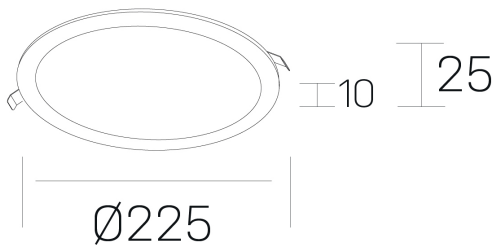

disc slim

K51704.03.RF.WH-WH.OP.ST.8.30.D1

GENERAL DETAILS

INSTALLATION	recessed with frame
FINISHES ALUMINIUM	White-White
OPTIC COVER	Opal
LIGHT DIRECTION	Fixed
INT/EXT IP DEGREE	IP 23
MATERIAL	Aluminum
IK DEGREE	IK03
UTILIZATION	Indoor
WARRANTY	3 years

ELECTRICAL DETAILS

LAMP	LED
POWER	24 W
COLOUR TEMPERATURE	3000K
LUMINOUS FLUX	2270 Lm
EFFICACY DIMMING	95 Lm/W
DIMABLE	1.10v
DRIVER	Remote
CLASS PROTECTION	II
COLOUR RENDERING INDEX	CRI >80
VOLTAGE	220-240 V
FRECUENCIA	50-60 Hz
CURRENT INTENSITY	600 mA
LIFE TIME	50.000 h

GENERAL DIMENSIONS

DIMENSIONS	Ø 225 mm
CUT OUT	Ø 205 mm
HEIGHT	h 25 mm
DIMENSIONES DE EMBALAJE	N/A
PESO NETO	0.34

*Please might expect a max.15% figure reduction in finishes other than white