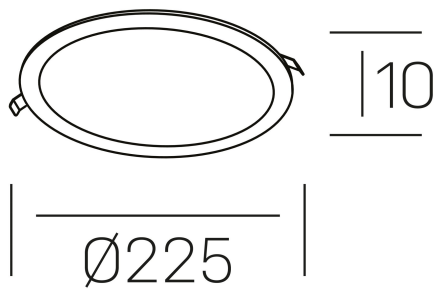

disc slim

K51704.03.RF.WH-WH.OP.ST.8.30.D1

GENERAL DETAILS

INSTALLATION	recessed with frame
FINISHES ALUMINIUM	White-White
OPTIC COVER	Opal
LIGHT DIRECTION	Fixed
INT/EXT IP DEGREE	IP 23
MATERIAL	Aluminum
IK DEGREE	IK03
UTILIZATION	Indoor
WARRANTY	3 years

ELECTRICAL DETAILS

LAMP	LED
POWER	24 W
COLOUR TEMPERATURE	3000K
LUMINOUS FLUX	2270 Lm
EFFICACY DIMMING	95 Lm/W
DIMABLE	1.10v
DRIVER	Remote
CLASS PROTECTION	II
COLOUR RENDERING INDEX	CRI >80
VOLTAGE	220-240 V
FRECUENCIA	50-60 Hz
CURRENT INTENSITY	600 mA
LIFE TIME	35.000 h

GENERAL DIMENSIONS

DIMENSIONS	$\varnothing 225$ mm
CUT OUT	$\varnothing 205$ mm
HEIGHT	h 25 mm
DIMENSIONES DE EMBALAJE	N/A
PESO NETO	0.34

*Please might expect a max.15% figure reduction in finishes other than white