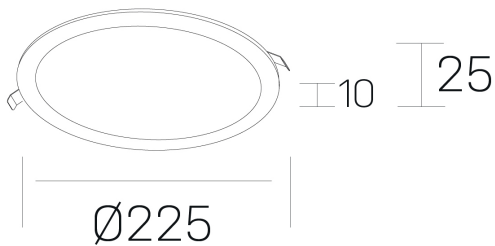

disc slim
K51704.03.RF.WH-WH.OP.ST.8.30

GENERAL DETAILS

INSTALLATION	recessed with frame
FINISHES ALUMINIUM	White-White
OPTIC COVER	Opal
LIGHT DIRECTION	Fixed
INT/EXT IP DEGREE	IP 23
MATERIAL	Aluminum
IK DEGREE	IK03
UTILIZATION	Indoor
WARRANTY	3 years

ELECTRICAL DETAILS

LAMP	LED
POWER	24 W
COLOUR TEMPERATURE	3000K
LUMINOUS FLUX	2270 Lm
EFFICACY DIMMING	95 Lm/W
DIMABLE	No Dim
DRIVER	Remote
CLASS PROTECTION	II
COLOUR RENDERING INDEX	CRI >80
VOLTAGE	220-240 V
FRECUENCIA	50-60 Hz
CURRENT INTENSITY	600 mA
LIFE TIME	50.000 h

GENERAL DIMENSIONS

DIMENSIONS	Ø 225 mm
CUT OUT	Ø 205 mm
HEIGHT	h 25 mm
DIMENSIONES DE EMBALAJE	N/A
PESO NETO	0.34

*Please might expect a max.15% figure reduction in finishes other than white