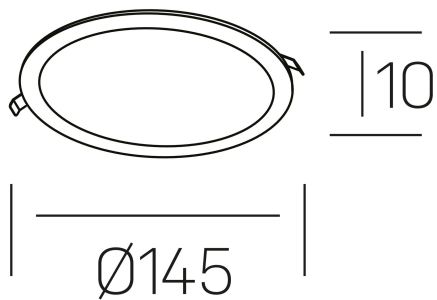

**disc slim**  
K51704.02.RF.WH-WH.OP.ST.8.40.PU

#### GENERAL DETAILS

INSTALLATION	recessed with frame
FINISHES ALUMINIUM	White-White
OPTIC COVER	Opal
LIGHT DIRECTION	Fixed
INT/EXT IP DEGREE	IP 23
MATERIAL	Aluminum
IK DEGREE	IK03
UTILIZATION	Indoor
WARRANTY	3 years

#### ELECTRICAL DETAILS

LAMP	LED
POWER	12 W
COLOUR TEMPERATURE	4000K
LUMINOUS FLUX	1225 Lm
EFFICACY DIMMING	97 Lm/W
DIMABLE	Push
DRIVER	Remote
CLASS PROTECTION	II
COLOUR RENDERING INDEX	CRI >80
VOLTAGE	220-240 V
FRECUENCIA	50-60 Hz
CURRENT INTENSITY	300 mA
LIFE TIME	35.000 h

#### GENERAL DIMENSIONS

DIMENSIONS	Ø 145 mm
CUT OUT	Ø 125 mm
HEIGHT	h 25 mm
DIMENSIONES DE EMBALAJE	N/A
PESO NETO	0.23

\*Please might expect a max.15% figure reduction in finishes other than white