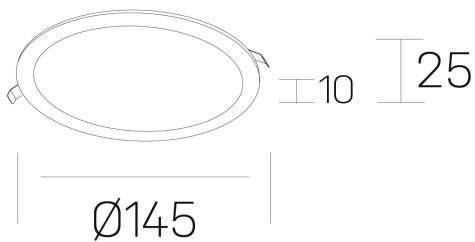

**disc slim**  
K51704.02.RF.WH-WH.OP.ST.8.40.PC

#### GENERAL DETAILS

INSTALLATION	recessed with frame
FINISHES ALUMINIUM	White-White
OPTIC COVER	Opal
LIGHT DIRECTION	Fixed
INT/EXT IP DEGREE	IP 23
MATERIAL	Aluminum
IK DEGREE	IK03
UTILIZATION	Indoor
WARRANTY	3 years

#### ELECTRICAL DETAILS

LAMP	LED
POWER	12 W
COLOUR TEMPERATURE	4000K
LUMINOUS FLUX	1225 Lm
EFFICACY DIMMING	97 Lm/W
DIMABLE	PHASE CUT
DRIVER	Remote
CLASS PROTECTION	II
COLOUR RENDERING INDEX	CRI >80
VOLTAGE	220-240 V
FRECUENCIA	50-60 Hz
CURRENT INTENSITY	300 mA
LIFE TIME	50.000 h

#### GENERAL DIMENSIONS

DIMENSIONS	Ø 145 mm
CUT OUT	Ø 125 mm
HEIGHT	h 25 mm
DIMENSIONES DE EMBALAJE	N/A
PESO NETO	0.23

\*Please might expect a max.15% figure reduction in finishes other than white