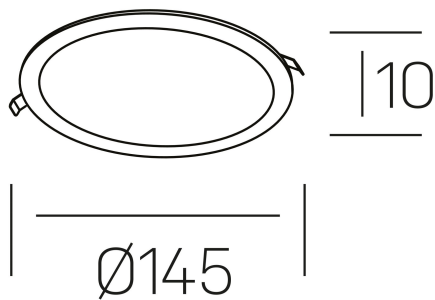

disc slim

K51704.02.RF.WH-WH.OP.ST.8.40.PC

GENERAL DETAILS

| | |
|--------------------|---------------------|
| INSTALLATION | recessed with frame |
| FINISHES ALUMINIUM | White-White |
| OPTIC COVER | Opal |
| LIGHT DIRECTION | Fixed |
| INT/EXT IP DEGREE | IP 23 |
| MATERIAL | Aluminum |
| IK DEGREE | IK03 |
| UTILIZATION | Indoor |
| WARRANTY | 3 years |

ELECTRICAL DETAILS

| | |
|------------------------|-----------|
| LAMP | LED |
| POWER | 12 W |
| COLOUR TEMPERATURE | 4000K |
| LUMINOUS FLUX | 1225 Lm |
| EFFICACY DIMMING | 97 Lm/W |
| DIMABLE | PHASE CUT |
| DRIVER | Remote |
| CLASS PROTECTION | II |
| COLOUR RENDERING INDEX | CRI >80 |
| VOLTAGE | 220-240 V |
| FRECUENCIA | 50-60 Hz |
| CURRENT INTENSITY | 300 mA |
| LIFE TIME | 35.000 h |

GENERAL DIMENSIONS

| | |
|-------------------------|----------|
| DIMENSIONS | Ø 145 mm |
| CUT OUT | Ø 125 mm |
| HEIGHT | h 25 mm |
| DIMENSIONES DE EMBALAJE | N/A |
| PESO NETO | 0.23 |

*Please might expect a max.15% figure reduction in finishes other than white