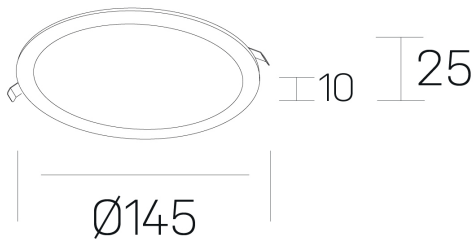

disc slim
K51704.02.RF.WH-WH.OP.ST.8.40.PC

GENERAL DETAILS

INSTALLATION	recessed with frame
FINISHES ALUMINIUM	White-White
OPTIC COVER	Opal
LIGHT DIRECTION	Fixed
INT/EXT IP DEGREE	IP 23
MATERIAL	Aluminum
IK DEGREE	IK03
UTILIZATION	Indoor
WARRANTY	5 years

ELECTRICAL DETAILS

LAMP	LED
POWER	12 W
COLOUR TEMPERATURE	4000K
LUMINOUS FLUX	1225 Lm
EFFICACY DIMMING	97 Lm/W
DIMABLE	PHASE CUT
DRIVER	Remote
CLASS PROTECTION	II
COLOUR RENDERING INDEX	CRI >80
VOLTAGE	220-240 V
CURRENT INTENSITY	300 mA
LIFE TIME	50.000 h

GENERAL DIMENSIONS

DIMENSIONS	Ø 145 mm
CUT OUT	Ø 125 mm
HEIGHT	h 25 mm
DIMENSIONES DE EMBALAJE	N/A
PESO NETO	0.23

*Please might expect a max.15% figure reduction in finishes other than white