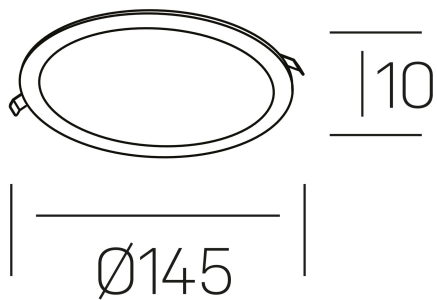

disc slim

K51704.02.RF.WH-WH.OP.ST.8.40.DA

GENERAL DETAILS

INSTALLATION	recessed with frame
FINISHES ALUMINIUM	White-White
OPTIC COVER	Opal
LIGHT DIRECTION	Fixed
INT/EXT IP DEGREE	IP 23
MATERIAL	Aluminum
IK DEGREE	IK03
UTILIZATION	Indoor
WARRANTY	3 years

ELECTRICAL DETAILS

LAMP	LED
POWER	12 W
COLOUR TEMPERATURE	4000K
LUMINOUS FLUX	1225 Lm
EFFICACY DIMMING	97 Lm/W
DIMABLE	DALI
DRIVER	Remote
CLASS PROTECTION	II
COLOUR RENDERING INDEX	CRI >80
VOLTAGE	220-240 V
FRECUENCIA	50-60 Hz
CURRENT INTENSITY	300 mA
LIFE TIME	35.000 h

GENERAL DIMENSIONS

DIMENSIONS	Ø 145 mm
CUT OUT	Ø 125 mm
HEIGHT	h 25 mm
DIMENSIONES DE EMBALAJE	N/A
PESO NETO	0.23

*Please might expect a max.15% figure reduction in finishes other than white