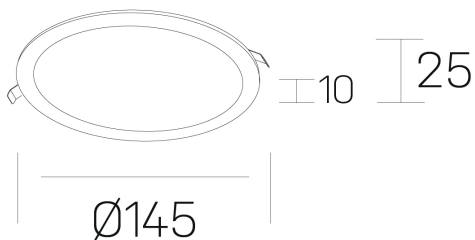

disc slim

K51704.02.RF.WH-WH.OP.ST.8.40.DA

GENERAL DETAILS

INSTALLATION	recessed with frame
FINISHES ALUMINIUM	White-White
OPTIC COVER	Opal
LIGHT DIRECTION	Fixed
INT/EXT IP DEGREE	IP 23
MATERIAL	Aluminum
IK DEGREE	IK03
UTILIZATION	Indoor
WARRANTY	3 years

ELECTRICAL DETAILS

LAMP	LED
POWER	12 W
COLOUR TEMPERATURE	4000K
LUMINOUS FLUX	1225 Lm
EFFICACY DIMMING	97 Lm/W
DIMABLE	DALI
DRIVER	Remote
CLASS PROTECTION	II
COLOUR RENDERING INDEX	CRI >80
VOLTAGE	220-240 V
FRECUENCIA	50-60 Hz
CURRENT INTENSITY	300 mA
LIFE TIME	50.000 h

GENERAL DIMENSIONS

DIMENSIONS	Ø 145 mm
CUT OUT	Ø 125 mm
HEIGHT	h 25 mm
DIMENSIONES DE EMBALAJE	N/A
PESO NETO	0.23

*Please might expect a max.15% figure reduction in finishes other than white