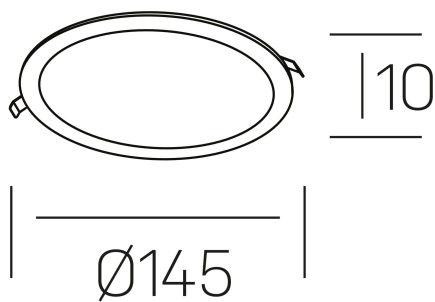

## disc slim

K51704.02.RF.WH-WH.OP.ST.8.40.D1

### GENERAL DETAILS

INSTALLATION	recessed with frame
FINISHES ALUMINIUM	White-White
OPTIC COVER	Opal
LIGHT DIRECTION	Fixed
INT/EXT IP DEGREE	IP 23
MATERIAL	Aluminum
IK DEGREE	IK03
UTILIZATION	Indoor
WARRANTY	3 years

### ELECTRICAL DETAILS

LAMP	LED
POWER	12 W
COLOUR TEMPERATURE	4000K
LUMINOUS FLUX	1225 Lm
EFFICACY DIMMING	97 Lm/W
DIMABLE	1.10v
DRIVER	Remote
CLASS PROTECTION	II
COLOUR RENDERING INDEX	CRI >80
VOLTAGE	220-240 V
FRECUENCIA	50-60 Hz
CURRENT INTENSITY	300 mA
LIFE TIME	35.000 h

### GENERAL DIMENSIONS

DIMENSIONS	Ø 145 mm
CUT OUT	Ø 125 mm
HEIGHT	h 25 mm
DIMENSIONES DE EMBALAJE	N/A
PESO NETO	0.23

\*Please might expect a max.15% figure reduction in finishes other than white