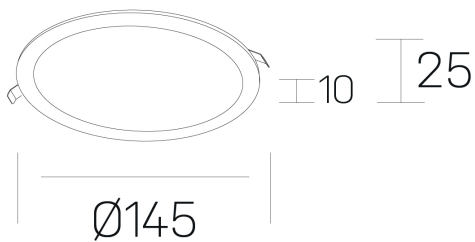

disc slim

K51704.02.RF.WH-WH.OP.ST.8.40.D1

GENERAL DETAILS

INSTALLATION	recessed with frame
FINISHES ALUMINIUM	White-White
OPTIC COVER	Opal
LIGHT DIRECTION	Fixed
INT/EXT IP DEGREE	IP 23
MATERIAL	Aluminum
IK DEGREE	IK03
UTILIZATION	Indoor
WARRANTY	3 years

ELECTRICAL DETAILS

LAMP	LED
POWER	12 W
COLOUR TEMPERATURE	4000K
LUMINOUS FLUX	1225 Lm
EFFICACY DIMMING	97 Lm/W
DIMABLE	1.10v
DRIVER	Remote
CLASS PROTECTION	II
COLOUR RENDERING INDEX	CRI >80
VOLTAGE	220-240 V
FRECUENCIA	50-60 Hz
CURRENT INTENSITY	300 mA
LIFE TIME	50.000 h

GENERAL DIMENSIONS

DIMENSIONS	Ø 145 mm
CUT OUT	Ø 125 mm
HEIGHT	h 25 mm
DIMENSIONES DE EMBALAJE	N/A
PESO NETO	0.23

*Please might expect a max.15% figure reduction in finishes other than white