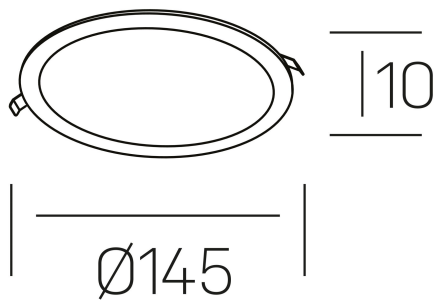

disc slim
K51704.02.RF.WH-WH.OP.ST.8.40

GENERAL DETAILS

INSTALLATION	recessed with frame
FINISHES ALUMINIUM	White-White
OPTIC COVER	Opal
LIGHT DIRECTION	Fixed
INT/EXT IP DEGREE	IP 23
MATERIAL	Aluminum
IK DEGREE	IK03
UTILIZATION	Indoor
WARRANTY	3 years

ELECTRICAL DETAILS

LAMP	LED
POWER	12 W
COLOUR TEMPERATURE	4000K
LUMINOUS FLUX	1225 Lm
EFFICACY DIMMING	97 Lm/W
DIMABLE	No Dim
DRIVER	Remote
CLASS PROTECTION	II
COLOUR RENDERING INDEX	CRI >80
VOLTAGE	220-240 V
FRECUENCIA	50-60 Hz
CURRENT INTENSITY	300 mA
LIFE TIME	35.000 h

GENERAL DIMENSIONS

DIMENSIONS	Ø 145 mm
CUT OUT	Ø 125 mm
HEIGHT	h 25 mm
DIMENSIONES DE EMBALAJE	N/A
PESO NETO	0.23

*Please might expect a max.15% figure reduction in finishes other than white