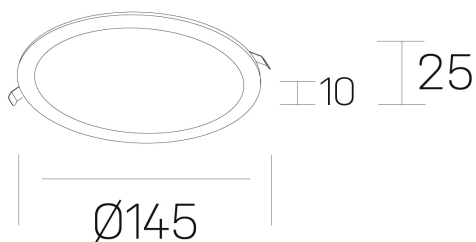

disc slim
K51704.02.RF.WH-WH.OP.ST.8.40

GENERAL DETAILS

INSTALLATION	recessed with frame
FINISHES ALUMINIUM	White-White
OPTIC COVER	Opal
LIGHT DIRECTION	Fixed
INT/EXT IP DEGREE	IP 23
MATERIAL	Aluminum
IK DEGREE	IK03
UTILIZATION	Indoor
WARRANTY	3 years

ELECTRICAL DETAILS

LAMP	LED
POWER	12 W
COLOUR TEMPERATURE	4000K
LUMINOUS FLUX	1225 Lm
EFFICACY DIMMING	97 Lm/W
DIMABLE	No Dim
DRIVER	Remote
CLASS PROTECTION	II
COLOUR RENDERING INDEX	CRI >80
VOLTAGE	220-240 V
FRECUENCIA	50-60 Hz
CURRENT INTENSITY	300 mA
LIFE TIME	50.000 h

GENERAL DIMENSIONS

DIMENSIONS	Ø 145 mm
CUT OUT	Ø 125 mm
HEIGHT	h 25 mm
DIMENSIONES DE EMBALAJE	N/A
PESO NETO	0.23

*Please might expect a max.15% figure reduction in finishes other than white