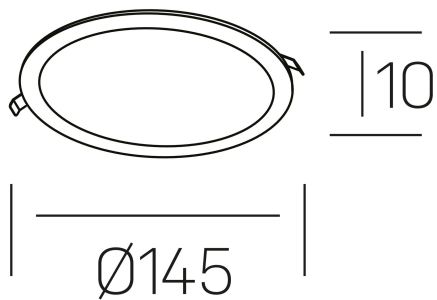

disc slim
K51704.02.RF.WH-WH.OP.ST.8.30.PU

GENERAL DETAILS

INSTALLATION	recessed with frame
FINISHES ALUMINIUM	White-White
OPTIC COVER	Opal
LIGHT DIRECTION	Fixed
INT/EXT IP DEGREE	IP 23
MATERIAL	Aluminum
IK DEGREE	IK03
UTILIZATION	Indoor
WARRANTY	3 years

ELECTRICAL DETAILS

LAMP	LED
POWER	12 W
COLOUR TEMPERATURE	3000K
LUMINOUS FLUX	1210 Lm
EFFICACY DIMMING	97 Lm/W
DIMABLE	Push
DRIVER	Remote
CLASS PROTECTION	II
COLOUR RENDERING INDEX	CRI >80
VOLTAGE	220-240 V
FRECUENCIA	50-60 Hz
CURRENT INTENSITY	300 mA
LIFE TIME	35.000 h

GENERAL DIMENSIONS

DIMENSIONS	Ø 145 mm
CUT OUT	Ø 125 mm
HEIGHT	h 25 mm
DIMENSIONES DE EMBALAJE	N/A
PESO NETO	0.23

*Please might expect a max.15% figure reduction in finishes other than white