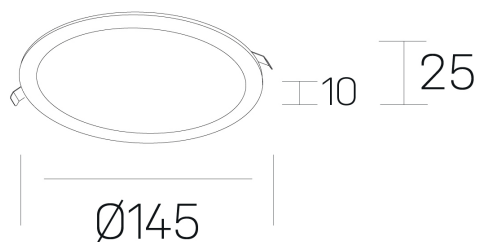

disc slim
K51704.02.RF.WH-WH.OP.ST.8.30.PC

GENERAL DETAILS

INSTALLATION	recessed with frame
FINISHES ALUMINIUM	White-White
OPTIC COVER	Opal
LIGHT DIRECTION	Fixed
INT/EXT IP DEGREE	IP 23
MATERIAL	Aluminum
IK DEGREE	IK03
UTILIZATION	Indoor
WARRANTY	3 years

ELECTRICAL DETAILS

LAMP	LED
POWER	12 W
COLOUR TEMPERATURE	3000K
LUMINOUS FLUX	1210 Lm
EFFICACY DIMMING	97 Lm/W
DIMABLE	PHASE CUT
DRIVER	Remote
CLASS PROTECTION	II
COLOUR RENDERING INDEX	CRI >80
VOLTAGE	220-240 V
FRECUENCIA	50-60 Hz
CURRENT INTENSITY	300 mA
LIFE TIME	50.000 h

GENERAL DIMENSIONS

DIMENSIONS	Ø 145 mm
CUT OUT	Ø 125 mm
HEIGHT	h 25 mm
DIMENSIONES DE EMBALAJE	N/A
PESO NETO	0.23

*Please might expect a max.15% figure reduction in finishes other than white