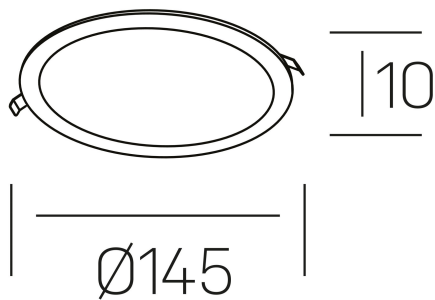

disc slim
K51704.02.RF.WH-WH.OP.ST.8.30.PC

GENERAL DETAILS

INSTALLATION	recessed with frame
FINISHES ALUMINIUM	White-White
OPTIC COVER	Opal
LIGHT DIRECTION	Fixed
INT/EXT IP DEGREE	IP 23
MATERIAL	Aluminum
IK DEGREE	IK03
UTILIZATION	Indoor
WARRANTY	3 years

ELECTRICAL DETAILS

LAMP	LED
POWER	12 W
COLOUR TEMPERATURE	3000K
LUMINOUS FLUX	1210 Lm
EFFICACY DIMMING	97 Lm/W
DIMABLE	PHASE CUT
DRIVER	Remote
CLASS PROTECTION	II
COLOUR RENDERING INDEX	CRI >80
VOLTAGE	220-240 V
FRECUENCIA	50-60 Hz
CURRENT INTENSITY	300 mA
LIFE TIME	35.000 h

GENERAL DIMENSIONS

DIMENSIONS	Ø 145 mm
CUT OUT	Ø 125 mm
HEIGHT	h 25 mm
DIMENSIONES DE EMBALAJE	N/A
PESO NETO	0.23

*Please might expect a max.15% figure reduction in finishes other than white