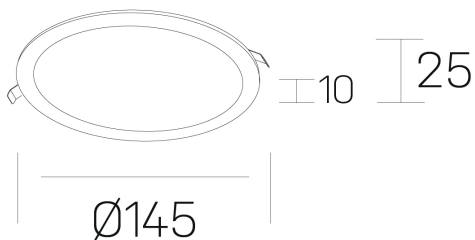

disc slim

K51704.02.RF.WH-WH.OP.ST.8.30.DA

GENERAL DETAILS

INSTALLATION	recessed with frame
FINISHES ALUMINIUM	White-White
OPTIC COVER	Opal
LIGHT DIRECTION	Fixed
INT/EXT IP DEGREE	IP 23
MATERIAL	Aluminum
IK DEGREE	IK03
UTILIZATION	Indoor
WARRANTY	3 years

ELECTRICAL DETAILS

LAMP	LED
POWER	12 W
COLOUR TEMPERATURE	3000K
LUMINOUS FLUX	1210 Lm
EFFICACY DIMMING	97 Lm/W
DIMABLE	DALI
DRIVER	Remote
CLASS PROTECTION	II
COLOUR RENDERING INDEX	CRI >80
VOLTAGE	220-240 V
FRECUENCIA	50-60 Hz
CURRENT INTENSITY	300 mA
LIFE TIME	50.000 h

GENERAL DIMENSIONS

DIMENSIONS	Ø 145 mm
CUT OUT	Ø 125 mm
HEIGHT	h 25 mm
DIMENSIONES DE EMBALAJE	N/A
PESO NETO	0.23

*Please might expect a max.15% figure reduction in finishes other than white