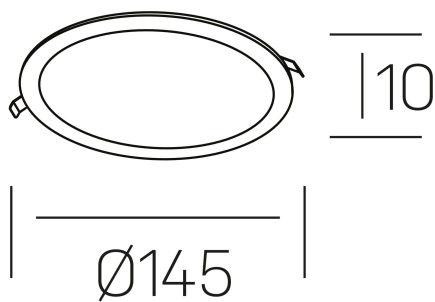

## disc slim

K51704.02.RF.WH-WH.OP.ST.8.30.D1

### GENERAL DETAILS

INSTALLATION	recessed with frame
FINISHES ALUMINIUM	White-White
OPTIC COVER	Opal
LIGHT DIRECTION	Fixed
INT/EXT IP DEGREE	IP 23
MATERIAL	Aluminum
IK DEGREE	IK03
UTILIZATION	Indoor
WARRANTY	3 years

### ELECTRICAL DETAILS

LAMP	LED
POWER	12 W
COLOUR TEMPERATURE	3000K
LUMINOUS FLUX	1210 Lm
EFFICACY DIMMING	97 Lm/W
DIMABLE	1.10v
DRIVER	Remote
CLASS PROTECTION	II
COLOUR RENDERING INDEX	CRI >80
VOLTAGE	220-240 V
FRECUENCIA	50-60 Hz
CURRENT INTENSITY	300 mA
LIFE TIME	35.000 h

### GENERAL DIMENSIONS

DIMENSIONS	Ø 145 mm
CUT OUT	Ø 125 mm
HEIGHT	h 25 mm
DIMENSIONES DE EMBALAJE	N/A
PESO NETO	0.23

\*Please might expect a max.15% figure reduction in finishes other than white