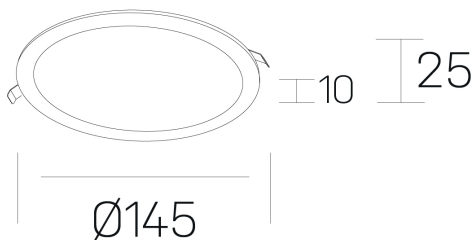

disc slim

K51704.02.RF.WH-WH.OP.ST.8.30.D1

GENERAL DETAILS

INSTALLATION	recessed with frame
FINISHES ALUMINIUM	White-White
OPTIC COVER	Opal
LIGHT DIRECTION	Fixed
INT/EXT IP DEGREE	IP 23
MATERIAL	Aluminum
IK DEGREE	IK03
UTILIZATION	Indoor
WARRANTY	3 years

ELECTRICAL DETAILS

LAMP	LED
POWER	12 W
COLOUR TEMPERATURE	3000K
LUMINOUS FLUX	1210 Lm
EFFICACY DIMMING	97 Lm/W
DIMABLE	1.10v
DRIVER	Remote
CLASS PROTECTION	II
COLOUR RENDERING INDEX	CRI >80
VOLTAGE	220-240 V
FRECUENCIA	50-60 Hz
CURRENT INTENSITY	300 mA
LIFE TIME	50.000 h

GENERAL DIMENSIONS

DIMENSIONS	Ø 145 mm
CUT OUT	Ø 125 mm
HEIGHT	h 25 mm
DIMENSIONES DE EMBALAJE	N/A
PESO NETO	0.23

*Please might expect a max.15% figure reduction in finishes other than white