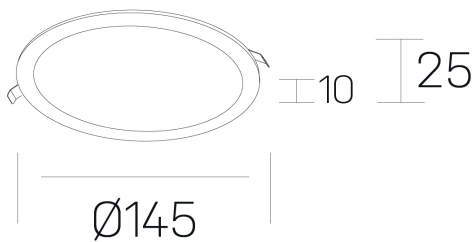

**disc slim**  
K51704.02.RF.WH-WH.OP.ST.8.30

#### GENERAL DETAILS

INSTALLATION	recessed with frame
FINISHES ALUMINIUM	White-White
OPTIC COVER	Opal
LIGHT DIRECTION	Fixed
INT/EXT IP DEGREE	IP 23
MATERIAL	Aluminum
IK DEGREE	IK03
UTILIZATION	Indoor
WARRANTY	3 years

#### ELECTRICAL DETAILS

LAMP	LED
POWER	12 W
COLOUR TEMPERATURE	3000K
LUMINOUS FLUX	1210 Lm
EFFICACY DIMMING	97 Lm/W
DIMABLE	No Dim
DRIVER	Remote
CLASS PROTECTION	II
COLOUR RENDERING INDEX	CRI >80
VOLTAGE	220-240 V
FRECUENCIA	50-60 Hz
CURRENT INTENSITY	300 mA
LIFE TIME	50.000 h

#### GENERAL DIMENSIONS

DIMENSIONS	Ø 145 mm
CUT OUT	Ø 125 mm
HEIGHT	h 25 mm
DIMENSIONES DE EMBALAJE	N/A
PESO NETO	0.23

\*Please might expect a max.15% figure reduction in finishes other than white