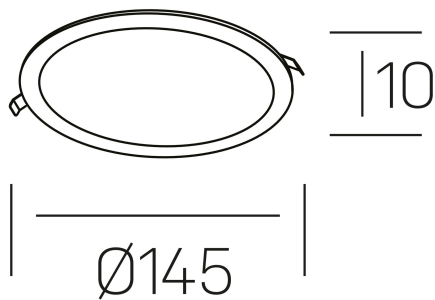

## disc slim

K51704.02.RF.WH-WH.OP.ST.8.30

### GENERAL DETAILS

INSTALLATION	recessed with frame
FINISHES ALUMINIUM	White-White
OPTIC COVER	Opal
LIGHT DIRECTION	Fixed
INT/EXT IP DEGREE	IP 23
MATERIAL	Aluminum
IK DEGREE	IK03
UTILIZATION	Indoor
WARRANTY	3 years

### ELECTRICAL DETAILS

LAMP	LED
POWER	12 W
COLOUR TEMPERATURE	3000K
LUMINOUS FLUX	1210 Lm
EFFICACY DIMMING	97 Lm/W
DIMABLE	No Dim
DRIVER	Remote
CLASS PROTECTION	II
COLOUR RENDERING INDEX	CRI >80
VOLTAGE	220-240 V
FRECUENCIA	50-60 Hz
CURRENT INTENSITY	300 mA
LIFE TIME	35.000 h

### GENERAL DIMENSIONS

DIMENSIONS	Ø 145 mm
CUT OUT	Ø 125 mm
HEIGHT	h 25 mm
DIMENSIONES DE EMBALAJE	N/A
PESO NETO	0.23

\*Please might expect a max.15% figure reduction in finishes other than white