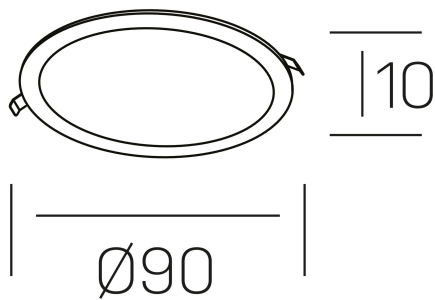

disc slim
K51704.01.RF.WH-WH.OP.ST.8.40.PU

GENERAL DETAILS

INSTALLATION	recessed with frame
FINISHES ALUMINIUM	White-White
OPTIC COVER	Opal
LIGHT DIRECTION	Fixed
INT/EXT IP DEGREE	IP 23
MATERIAL	Aluminum
IK DEGREE	IK03
UTILIZATION	Indoor
WARRANTY	3 years

ELECTRICAL DETAILS

LAMP	LED
POWER	6 W
COLOUR TEMPERATURE	4000K
LUMINOUS FLUX	465 Lm
EFFICACY DIMMING	74 Lm/W
DIMABLE	Push
DRIVER	Remote
CLASS PROTECTION	II
COLOUR RENDERING INDEX	CRI >80
VOLTAGE	220-240 V
FRECUENCIA	50-60 Hz
CURRENT INTENSITY	160 mA
LIFE TIME	35.000 h

GENERAL DIMENSIONS

DIMENSIONS	Ø 90 mm
CUT OUT	Ø 75 mm
HEIGHT	h 25 mm
DIMENSIONES DE EMBALAJE	N/A
PESO NETO	0.13

*Please might expect a max.15% figure reduction in finishes other than white