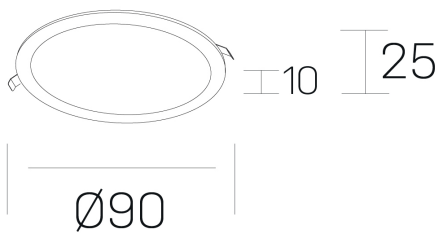

## disc slim

K51704.01.RF.WH-WH.OP.ST.8.40.DA

### GENERAL DETAILS

INSTALLATION	recessed with frame
FINISHES ALUMINIUM	White-White
OPTIC COVER	Opal
LIGHT DIRECTION	Fixed
INT/EXT IP DEGREE	IP 23
MATERIAL	Aluminum
IK DEGREE	IK03
UTILIZATION	Indoor
WARRANTY	3 years

### ELECTRICAL DETAILS

LAMP	LED
POWER	6 W
COLOUR TEMPERATURE	4000K
LUMINOUS FLUX	465 Lm
EFFICACY DIMMING	74 Lm/W
DIMABLE	DALI
DRIVER	Remote
CLASS PROTECTION	II
COLOUR RENDERING INDEX	CRI >80
VOLTAGE	220-240 V
FRECUENCIA	50-60 Hz
CURRENT INTENSITY	160 mA
LIFE TIME	50.000 h

### GENERAL DIMENSIONS

DIMENSIONS	Ø 90 mm
CUT OUT	Ø 75 mm
HEIGHT	h 25 mm
DIMENSIONES DE EMBALAJE	N/A
PESO NETO	0.13

\*Please might expect a max.15% figure reduction in finishes other than white