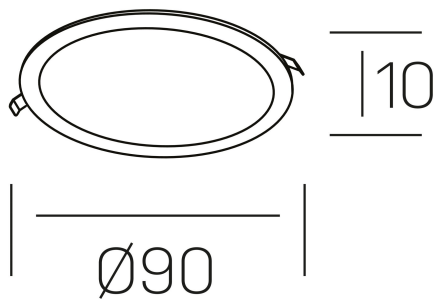

disc slim

K51704.01.RF.WH-WH.OP.ST.8.40.DA

GENERAL DETAILS

INSTALLATION	recessed with frame
FINISHES ALUMINIUM	White-White
OPTIC COVER	Opal
LIGHT DIRECTION	Fixed
INT/EXT IP DEGREE	IP 23
MATERIAL	Aluminum
IK DEGREE	IK03
UTILIZATION	Indoor
WARRANTY	3 years

ELECTRICAL DETAILS

LAMP	LED
POWER	6 W
COLOUR TEMPERATURE	4000K
LUMINOUS FLUX	465 Lm
EFFICACY DIMMING	74 Lm/W
DIMABLE	DALI
DRIVER	Remote
CLASS PROTECTION	II
COLOUR RENDERING INDEX	CRI >80
VOLTAGE	220-240 V
FRECUENCIA	50-60 Hz
CURRENT INTENSITY	160 mA
LIFE TIME	35.000 h

GENERAL DIMENSIONS

DIMENSIONS	Ø 90 mm
CUT OUT	Ø 75 mm
HEIGHT	h 25 mm
DIMENSIONES DE EMBALAJE	N/A
PESO NETO	0.13

*Please might expect a max.15% figure reduction in finishes other than white