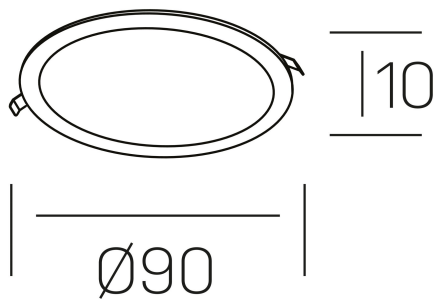

## disc slim

K51704.01.RF.WH-WH.OP.ST.8.40.D1

### GENERAL DETAILS

INSTALLATION	recessed with frame
FINISHES ALUMINIUM	White-White
OPTIC COVER	Opal
LIGHT DIRECTION	Fixed
INT/EXT IP DEGREE	IP 23
MATERIAL	Aluminum
IK DEGREE	IK03
UTILIZATION	Indoor
WARRANTY	3 years

### ELECTRICAL DETAILS

LAMP	LED
POWER	6 W
COLOUR TEMPERATURE	4000K
LUMINOUS FLUX	465 Lm
EFFICACY DIMMING	74 Lm/W
DIMABLE	1.10v
DRIVER	Remote
CLASS PROTECTION	II
COLOUR RENDERING INDEX	CRI >80
VOLTAGE	220-240 V
FRECUENCIA	50-60 Hz
CURRENT INTENSITY	160 mA
LIFE TIME	35.000 h

### GENERAL DIMENSIONS

DIMENSIONS	Ø 90 mm
CUT OUT	Ø 75 mm
HEIGHT	h 25 mm
DIMENSIONES DE EMBALAJE	N/A
PESO NETO	0.13

\*Please might expect a max.15% figure reduction in finishes other than white