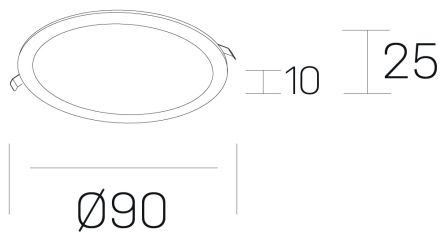

disc slim

K51704.01.RF.WH-WH.OP.ST.8.40.D1

GENERAL DETAILS

INSTALLATION	recessed with frame
FINISHES ALUMINIUM	White-White
OPTIC COVER	Opal
LIGHT DIRECTION	Fixed
INT/EXT IP DEGREE	IP 23
MATERIAL	Aluminum
IK DEGREE	IK03
UTILIZATION	Indoor
WARRANTY	3 years

ELECTRICAL DETAILS

LAMP	LED
POWER	6 W
COLOUR TEMPERATURE	4000K
LUMINOUS FLUX	465 Lm
EFFICACY DIMMING	74 Lm/W
DIMABLE	1.10v
DRIVER	Remote
CLASS PROTECTION	II
COLOUR RENDERING INDEX	CRI >80
VOLTAGE	220-240 V
FRECUENCIA	50-60 Hz
CURRENT INTENSITY	160 mA
LIFE TIME	50.000 h

GENERAL DIMENSIONS

DIMENSIONS	Ø 90 mm
CUT OUT	Ø 75 mm
HEIGHT	h 25 mm
DIMENSIONES DE EMBALAJE	N/A
PESO NETO	0.13

*Please might expect a max.15% figure reduction in finishes other than white