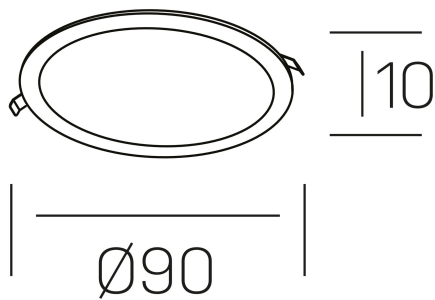

disc slim

K51704.01.RF.WH-WH.OP.ST.8.40.D1

GENERAL DETAILS

INSTALLATION	recessed with frame
FINISHES ALUMINIUM	White-White
OPTIC COVER	Opal
LIGHT DIRECTION	Fixed
INT/EXT IP DEGREE	IP 23
MATERIAL	Aluminum
IK DEGREE	IK03
UTILIZATION	Indoor
WARRANTY	3 years

ELECTRICAL DETAILS

LAMP	LED
POWER	6 W
COLOUR TEMPERATURE	4000K
LUMINOUS FLUX	465 Lm
EFFICACY DIMMING	74 Lm/W
DIMABLE	1.10v
DRIVER	Remote
CLASS PROTECTION	II
COLOUR RENDERING INDEX	CRI >80
VOLTAGE	220-240 V
FRECUENCIA	50-60 Hz
CURRENT INTENSITY	160 mA
LIFE TIME	35.000 h

GENERAL DIMENSIONS

DIMENSIONS	Ø 90 mm
CUT OUT	Ø 75 mm
HEIGHT	h 25 mm
DIMENSIONES DE EMBALAJE	N/A
PESO NETO	0.13

*Please might expect a max.15% figure reduction in finishes other than white