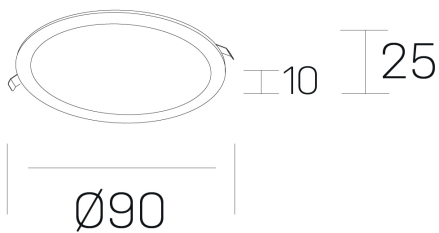

disc slim
K51704.01.RF.WH-WH.OP.ST.8.40

GENERAL DETAILS

INSTALLATION	recessed with frame
FINISHES ALUMINIUM	White-White
OPTIC COVER	Opal
LIGHT DIRECTION	Fixed
INT/EXT IP DEGREE	IP 23
MATERIAL	Aluminum
IK DEGREE	IK03
UTILIZATION	Indoor
WARRANTY	3 years

ELECTRICAL DETAILS

LAMP	LED
POWER	6 W
COLOUR TEMPERATURE	4000K
LUMINOUS FLUX	465 Lm
EFFICACY DIMMING	74 Lm/W
DIMABLE	No Dim
DRIVER	Remote
CLASS PROTECTION	II
COLOUR RENDERING INDEX	CRI >80
VOLTAGE	220-240 V
FRECUENCIA	50-60 Hz
CURRENT INTENSITY	160 mA
LIFE TIME	50.000 h

GENERAL DIMENSIONS

DIMENSIONS	Ø 90 mm
CUT OUT	Ø 75 mm
HEIGHT	h 25 mm
DIMENSIONES DE EMBALAJE	N/A
PESO NETO	0.13

*Please might expect a max.15% figure reduction in finishes other than white