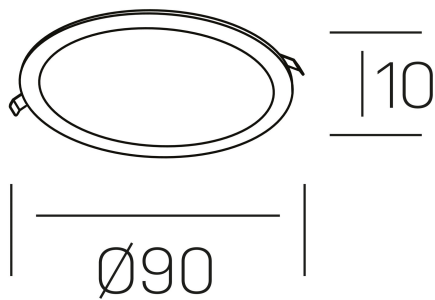

disc slim

K51704.01.RF.WH-WH.OP.ST.8.30.PU

GENERAL DETAILS

INSTALLATION	recessed with frame
FINISHES ALUMINIUM	White-White
OPTIC COVER	Opal
LIGHT DIRECTION	Fixed
INT/EXT IP DEGREE	IP 23
MATERIAL	Aluminum
IK DEGREE	IK03
UTILIZATION	Indoor
WARRANTY	3 years

ELECTRICAL DETAILS

LAMP	LED
POWER	6 W
COLOUR TEMPERATURE	3000K
LUMINOUS FLUX	445 Lm
EFFICACY DIMMING	70 Lm/W
DIMABLE	Push
DRIVER	Remote
CLASS PROTECTION	II
COLOUR RENDERING INDEX	CRI >80
VOLTAGE	220-240 V
FRECUENCIA	50-60 Hz
CURRENT INTENSITY	160 mA
LIFE TIME	35.000 h

GENERAL DIMENSIONS

DIMENSIONS	Ø 90 mm
CUT OUT	Ø 75 mm
HEIGHT	h 25 mm
DIMENSIONES DE EMBALAJE	N/A
PESO NETO	0.13

*Please might expect a max.15% figure reduction in finishes other than white