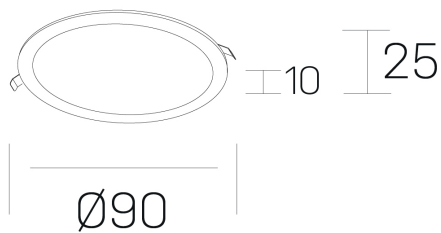

**disc slim**  
K51704.01.RF.WH-WH.OP.ST.8.30.PU

#### GENERAL DETAILS

INSTALLATION	recessed with frame
FINISHES ALUMINIUM	White-White
OPTIC COVER	Opal
LIGHT DIRECTION	Fixed
INT/EXT IP DEGREE	IP 23
MATERIAL	Aluminum
IK DEGREE	IK03
UTILIZATION	Indoor
WARRANTY	3 years

#### ELECTRICAL DETAILS

LAMP	LED
POWER	6 W
COLOUR TEMPERATURE	3000K
LUMINOUS FLUX	445 Lm
EFFICACY DIMMING	70 Lm/W
DIMABLE	Push
DRIVER	Remote
CLASS PROTECTION	II
COLOUR RENDERING INDEX	CRI >80
VOLTAGE	220-240 V
FRECUENCIA	50-60 Hz
CURRENT INTENSITY	160 mA
LIFE TIME	50.000 h

#### GENERAL DIMENSIONS

DIMENSIONS	Ø 90 mm
CUT OUT	Ø 75 mm
HEIGHT	h 25 mm
DIMENSIONES DE EMBALAJE	N/A
PESO NETO	0.13

\*Please might expect a max.15% figure reduction in finishes other than white