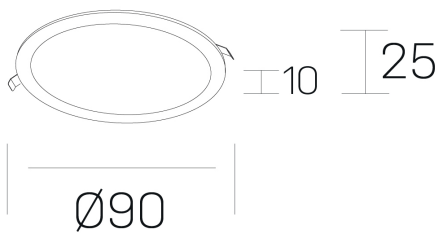

disc slim

K51704.01.RF.WH-WH.OP.ST.8.30.DA

GENERAL DETAILS

INSTALLATION	recessed with frame
FINISHES ALUMINIUM	White-White
OPTIC COVER	Opal
LIGHT DIRECTION	Fixed
INT/EXT IP DEGREE	IP 23
MATERIAL	Aluminum
IK DEGREE	IK03
UTILIZATION	Indoor
WARRANTY	3 years

ELECTRICAL DETAILS

LAMP	LED
POWER	6 W
COLOUR TEMPERATURE	3000K
LUMINOUS FLUX	445 Lm
EFFICACY DIMMING	70 Lm/W
DIMABLE	DALI
DRIVER	Remote
CLASS PROTECTION	II
COLOUR RENDERING INDEX	CRI >80
VOLTAGE	220-240 V
FRECUENCIA	50-60 Hz
CURRENT INTENSITY	160 mA
LIFE TIME	50.000 h

GENERAL DIMENSIONS

DIMENSIONS	Ø 90 mm
CUT OUT	Ø 75 mm
HEIGHT	h 25 mm
DIMENSIONES DE EMBALAJE	N/A
PESO NETO	0.13

*Please might expect a max.15% figure reduction in finishes other than white