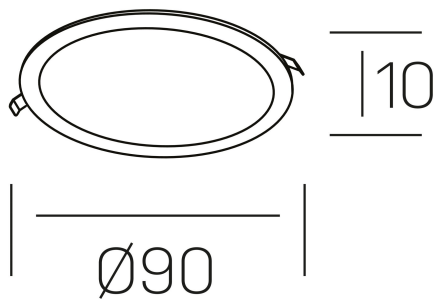

disc slim

K51704.01.RF.WH-WH.OP.ST.8.30.DA

GENERAL DETAILS

INSTALLATION	recessed with frame
FINISHES ALUMINIUM	White-White
OPTIC COVER	Opal
LIGHT DIRECTION	Fixed
INT/EXT IP DEGREE	IP 23
MATERIAL	Aluminum
IK DEGREE	IK03
UTILIZATION	Indoor
WARRANTY	3 years

ELECTRICAL DETAILS

LAMP	LED
POWER	6 W
COLOUR TEMPERATURE	3000K
LUMINOUS FLUX	445 Lm
EFFICACY DIMMING	70 Lm/W
DIMABLE	DALI
DRIVER	Remote
CLASS PROTECTION	II
COLOUR RENDERING INDEX	CRI >80
VOLTAGE	220-240 V
FRECUENCIA	50-60 Hz
CURRENT INTENSITY	160 mA
LIFE TIME	35.000 h

GENERAL DIMENSIONS

DIMENSIONS	Ø 90 mm
CUT OUT	Ø 75 mm
HEIGHT	h 25 mm
DIMENSIONES DE EMBALAJE	N/A
PESO NETO	0.13

*Please might expect a max.15% figure reduction in finishes other than white