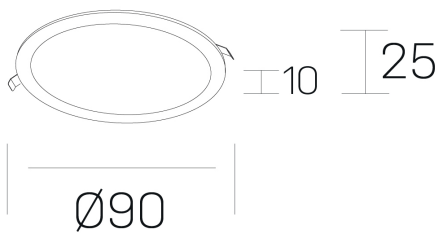

## disc slim

K51704.01.RF.WH-WH.OP.ST.8.30.D1

### GENERAL DETAILS

INSTALLATION	recessed with frame
FINISHES ALUMINIUM	White-White
OPTIC COVER	Opal
LIGHT DIRECTION	Fixed
INT/EXT IP DEGREE	IP 23
MATERIAL	Aluminum
IK DEGREE	IK03
UTILIZATION	Indoor
WARRANTY	3 years

### ELECTRICAL DETAILS

LAMP	LED
POWER	6 W
COLOUR TEMPERATURE	3000K
LUMINOUS FLUX	445 Lm
EFFICACY DIMMING	70 Lm/W
DIMABLE	1.10v
DRIVER	Remote
CLASS PROTECTION	II
COLOUR RENDERING INDEX	CRI >80
VOLTAGE	220-240 V
FRECUENCIA	50-60 Hz
CURRENT INTENSITY	160 mA
LIFE TIME	50.000 h

### GENERAL DIMENSIONS

DIMENSIONS	Ø 90 mm
CUT OUT	Ø 75 mm
HEIGHT	h 25 mm
DIMENSIONES DE EMBALAJE	N/A
PESO NETO	0.13

\*Please might expect a max.15% figure reduction in finishes other than white