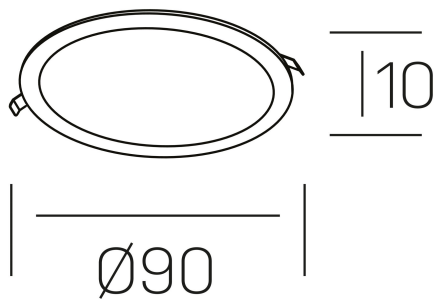

disc slim

K51704.01.RF.WH-WH.OP.ST.8.30.D1

GENERAL DETAILS

INSTALLATION	recessed with frame
FINISHES ALUMINIUM	White-White
OPTIC COVER	Opal
LIGHT DIRECTION	Fixed
INT/EXT IP DEGREE	IP 23
MATERIAL	Aluminum
IK DEGREE	IK03
UTILIZATION	Indoor
WARRANTY	3 years

ELECTRICAL DETAILS

LAMP	LED
POWER	6 W
COLOUR TEMPERATURE	3000K
LUMINOUS FLUX	445 Lm
EFFICACY DIMMING	70 Lm/W
DIMABLE	1.10v
DRIVER	Remote
CLASS PROTECTION	II
COLOUR RENDERING INDEX	CRI >80
VOLTAGE	220-240 V
FRECUENCIA	50-60 Hz
CURRENT INTENSITY	160 mA
LIFE TIME	35.000 h

GENERAL DIMENSIONS

DIMENSIONS	Ø 90 mm
CUT OUT	Ø 75 mm
HEIGHT	h 25 mm
DIMENSIONES DE EMBALAJE	N/A
PESO NETO	0.13

*Please might expect a max.15% figure reduction in finishes other than white