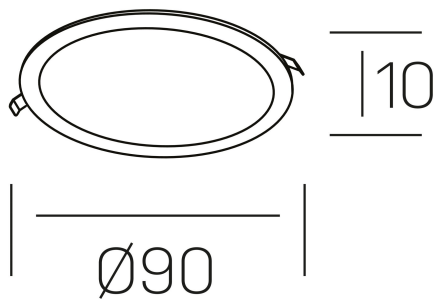

## disc slim

K51704.01.RF.WH-WH.OP.ST.8.30.D1

### GENERAL DETAILS

INSTALLATION	recessed with frame
FINISHES ALUMINIUM	White-White
OPTIC COVER	Opal
LIGHT DIRECTION	Fixed
INT/EXT IP DEGREE	IP 23
MATERIAL	Aluminum
IK DEGREE	IK03
UTILIZATION	Indoor
WARRANTY	3 years

### ELECTRICAL DETAILS

LAMP	LED
POWER	6 W
COLOUR TEMPERATURE	3000K
LUMINOUS FLUX	445 Lm
EFFICACY DIMMING	70 Lm/W
DIMABLE	1.10v
DRIVER	Remote
CLASS PROTECTION	II
COLOUR RENDERING INDEX	CRI >80
VOLTAGE	220-240 V
FRECUENCIA	50-60 Hz
CURRENT INTENSITY	160 mA
LIFE TIME	35.000 h

### GENERAL DIMENSIONS

DIMENSIONS	Ø 90 mm
CUT OUT	Ø 75 mm
HEIGHT	h 25 mm
DIMENSIONES DE EMBALAJE	N/A
PESO NETO	0.13

\*Please might expect a max.15% figure reduction in finishes other than white