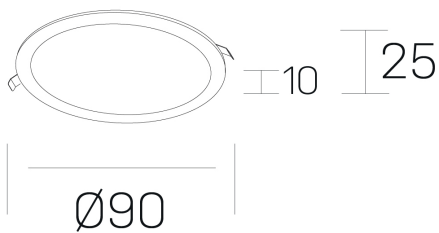

disc slim
K51704.01.RF.WH-WH.OP.ST.8.30

GENERAL DETAILS

INSTALLATION	recessed with frame
FINISHES ALUMINIUM	White-White
OPTIC COVER	Opal
LIGHT DIRECTION	Fixed
INT/EXT IP DEGREE	IP 23
MATERIAL	Aluminum
IK DEGREE	IK03
UTILIZATION	Indoor
WARRANTY	3 years

ELECTRICAL DETAILS

LAMP	LED
POWER	6 W
COLOUR TEMPERATURE	3000K
LUMINOUS FLUX	445 Lm
EFFICACY DIMMING	70 Lm/W
DIMABLE	No Dim
DRIVER	Remote
CLASS PROTECTION	II
COLOUR RENDERING INDEX	CRI >80
VOLTAGE	220-240 V
FRECUENCIA	50-60 Hz
CURRENT INTENSITY	160 mA
LIFE TIME	50.000 h

GENERAL DIMENSIONS

DIMENSIONS	Ø 90 mm
CUT OUT	Ø 75 mm
HEIGHT	h 25 mm
DIMENSIONES DE EMBALAJE	N/A
PESO NETO	0.13

*Please might expect a max.15% figure reduction in finishes other than white