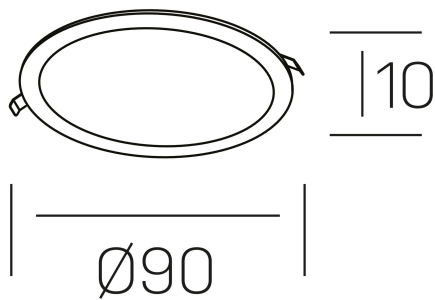

**disc slim**  
K51704.01.RF.WH-WH.OP.ST.8.30

#### GENERAL DETAILS

INSTALLATION	recessed with frame
FINISHES ALUMINIUM	White-White
OPTIC COVER	Opal
LIGHT DIRECTION	Fixed
INT/EXT IP DEGREE	IP 23
MATERIAL	Aluminum
IK DEGREE	IK03
UTILIZATION	Indoor
WARRANTY	3 years

#### ELECTRICAL DETAILS

LAMP	LED
POWER	6 W
COLOUR TEMPERATURE	3000K
LUMINOUS FLUX	445 Lm
EFFICACY DIMMING	70 Lm/W
DIMABLE	No Dim
DRIVER	Remote
CLASS PROTECTION	II
COLOUR RENDERING INDEX	CRI >80
VOLTAGE	220-240 V
FRECUENCIA	50-60 Hz
CURRENT INTENSITY	160 mA
LIFE TIME	35.000 h

#### GENERAL DIMENSIONS

DIMENSIONS	Ø 90 mm
CUT OUT	Ø 75 mm
HEIGHT	h 25 mm
DIMENSIONES DE EMBALAJE	N/A
PESO NETO	0.13

\*Please might expect a max.15% figure reduction in finishes other than white