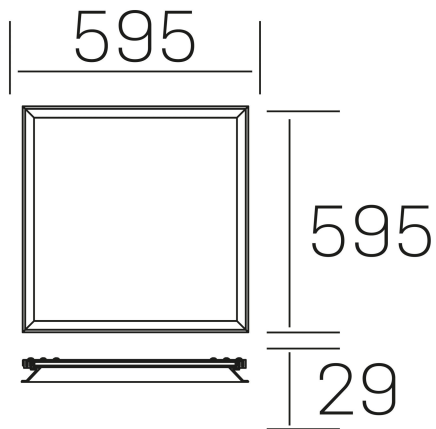

**chess winner k-
select**
K50522.01.RF.WH-WH.MP.ST.8.01

GENERAL DETAILS

INSTALLATION	recessed with frame
FINISHES ALUMINIUM	White-White
OPTIC COVER	Microprismatico
LIGHT DIRECTION	Fixed
INT/EXT IP DEGREE	IP20/40
MATERIAL	Aluminum
IK DEGREE	IK03
UTILIZATION	Indoor
WARRANTY	3 years

ELECTRICAL DETAILS

LAMP	LED
POWER	37 W
COLOUR TEMPERATURE	3CCT 3000K-4000K-6000K
LUMINOUS FLUX	2700-3200-2900
EFFICACY DIMMING	74-88-80 Lm/W
DIMABLE	No Dim
DRIVER	Remote
CLASS PROTECTION	II
COLOUR RENDERING INDEX	CRI >80
VOLTAGE	220-240 V
FRECUENCIA	50-60 Hz
CURRENT INTENSITY	1000 mA
LIFE TIME	50.000 h

GENERAL DIMENSIONS

DIMENSIONS	595×595 mm
CUT OUT	595×595 mm (techo modular)
HEIGHT	h 29 mm
DIMENSIONES DE EMBALAJE	N/A
PESO NETO	3.25

*Please might expect a max.15% figure reduction in finishes other than white