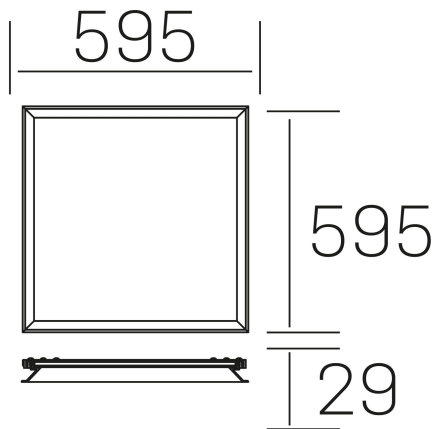

**chess winner k-
select**
K50522.01.RF.WH-WH.MP.ST.8.01

GENERAL DETAILS

INSTALLATION	recessed with frame
FINISHES ALUMINIUM	White-White
OPTIC COVER	Microprismatico
LIGHT DIRECTION	Fixed
INT/EXT IP DEGREE	IP 23
MATERIAL	Aluminum
IK DEGREE	IK03
UTILIZATION	Indoor
WARRANTY	3 years

ELECTRICAL DETAILS

LAMP	LED
POWER	37 W
COLOUR TEMPERATURE	3CCT 3000K-4000K-6000K
LUMINOUS FLUX	2700-3200-2900
EFFICACY DIMMING	74-88-80 Lm/W
DIMABLE	No Dim
DRIVER	Remote
CLASS PROTECTION	II
COLOUR RENDERING INDEX	CRI >80
VOLTAGE	220-240 V
FRECUENCIA	50-60 Hz
CURRENT INTENSITY	1000 mA
LIFE TIME	35.000 h

GENERAL DIMENSIONS

DIMENSIONS	595×595 mm
CUT OUT	595×595 mm (techo modular)
HEIGHT	h 29 mm
DIMENSIONES DE EMBALAJE	N/A
PESO NETO	3.25

*Please might expect a max.15% figure reduction in finishes other than white