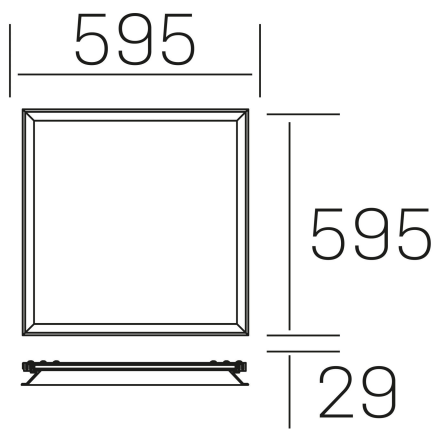

**chess winner k-
select**

K50522.01.RF.WH-WH.OP.ST.8.01

GENERAL DETAILS

INSTALLATION	recessed with frame
FINISHES ALUMINIUM	White-White
OPTIC COVER	Opal
LIGHT DIRECTION	Fixed
INT/EXT IP DEGREE	IP 23
MATERIAL	Aluminum
IK DEGREE	IK03
UTILIZATION	Indoor
WARRANTY	3 years

ELECTRICAL DETAILS

LAMP	LED
POWER	37 W
COLOUR TEMPERATURE	3CCT 3000K-4000K-6000K
LUMINOUS FLUX	3000-3500-3200
EFFICACY DIMMING	82-96-80 Lm/W
DIMABLE	No Dim
DRIVER	Remote
CLASS PROTECTION	II
COLOUR RENDERING INDEX	CRI >80
VOLTAGE	220-240 V
FRECUENCIA	50-60 Hz
CURRENT INTENSITY	1000 mA
LIFE TIME	35.000 h

GENERAL DIMENSIONS

DIMENSIONS	595×595 mm
CUT OUT	595×595 mm (techo modular)
HEIGHT	h 29 mm
DIMENSIONES DE EMBALAJE	N/A
PESO NETO	3.25

*Please might expect a max.15% figure reduction in finishes other than white