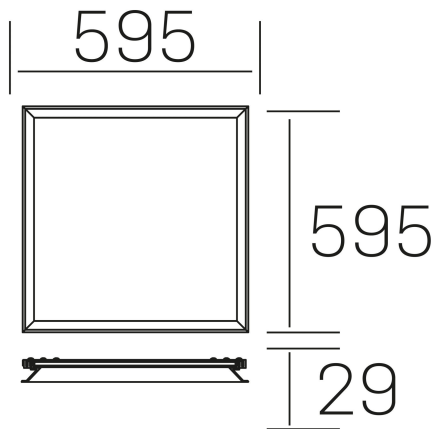

### GENERAL DETAILS

INSTALLATION	recessed with frame
FINISHES ALUMINIUM	White-White
OPTIC COVER	Opal
LIGHT DIRECTION	Fixed
INT/EXT IP DEGREE	IP20/40
MATERIAL	Aluminum
IK DEGREE	IK03
UTILIZATION	Indoor
WARRANTY	3 years

### ELECTRICAL DETAILS

LAMP	LED
POWER	37 W
COLOUR TEMPERATURE	3CCT 3000K-4000K-6000K
LUMINOUS FLUX	3000-3500-3200
EFFICACY DIMMING	82-96-80 Lm/W
DIMABLE	Push
DRIVER	Remote
CLASS PROTECTION	II
COLOUR RENDERING INDEX	CRI >80
VOLTAGE	220-240 V
FRECUENCIA	50-60 Hz
CURRENT INTENSITY	1000 mA
LIFE TIME	50.000 h

### GENERAL DIMENSIONS

DIMENSIONS	595×595 mm
CUT OUT	595×595 mm (techo modular)
HEIGHT	h 29 mm
DIMENSIONES DE EMBALAJE	N/A
PESO NETO	3.25

\*Please might expect a max.15% figure reduction in finishes other than white