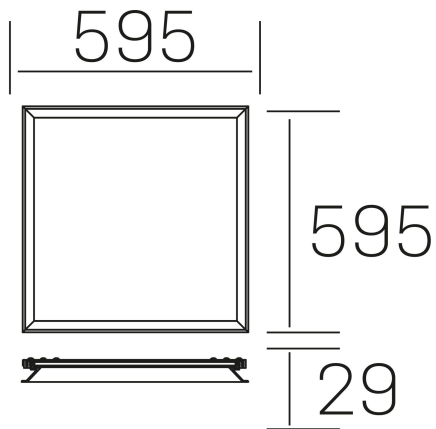

#### GENERAL DETAILS

INSTALLATION	recessed with frame
FINISHES ALUMINIUM	White-White
OPTIC COVER	Cielo
LIGHT DIRECTION	Fixed
INT/EXT IP DEGREE	IP 23
MATERIAL	Aluminum
IK DEGREE	IK03
UTILIZATION	Indoor
WARRANTY	3 years

#### ELECTRICAL DETAILS

LAMP	LED
POWER	37 W
COLOUR TEMPERATURE	3CCT 3000K-4000K-6000K
LUMINOUS FLUX	3000-3500-3200
EFFICACY DIMMING	82-96-80 Lm/W
DIMABLE	No Dim
DRIVER	Remote
CLASS PROTECTION	II
COLOUR RENDERING INDEX	CRI >80
VOLTAGE	220-240 V
FRECUENCIA	50-60 Hz
CURRENT INTENSITY	1000 mA
LIFE TIME	35.000 h

#### GENERAL DIMENSIONS

DIMENSIONS	595×595 mm
CUT OUT	595×595 mm (techo modular)
HEIGHT	h 29 mm
DIMENSIONES DE EMBALAJE	N/A
PESO NETO	3.25

\*Please might expect a max.15% figure reduction in finishes other than white