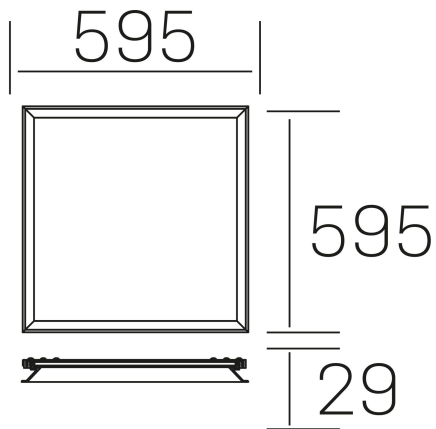

**chess winner k-
select**
K50522.01.RF.WH-WH.SK.ST.8.01

GENERAL DETAILS

INSTALLATION	recessed with frame
FINISHES ALUMINIUM	White-White
OPTIC COVER	Cielo
LIGHT DIRECTION	Fixed
INT/EXT IP DEGREE	IP20/40
MATERIAL	Aluminum
IK DEGREE	IK03
UTILIZATION	Indoor
WARRANTY	3 years

ELECTRICAL DETAILS

LAMP	LED
POWER	37 W
COLOUR TEMPERATURE	3CCT 3000K-4000K-6000K
LUMINOUS FLUX	3000-3500-3200
EFFICACY DIMMING	82-96-80 Lm/W
DIMABLE	No Dim
DRIVER	Remote
CLASS PROTECTION	II
COLOUR RENDERING INDEX	CRI >80
VOLTAGE	220-240 V
FRECUENCIA	50-60 Hz
CURRENT INTENSITY	1000 mA
LIFE TIME	50.000 h

GENERAL DIMENSIONS

DIMENSIONS	595×595 mm
CUT OUT	595×595 mm (techo modular)
HEIGHT	h 29 mm
DIMENSIONES DE EMBALAJE	N/A
PESO NETO	3.25

*Please might expect a max.15% figure reduction in finishes other than white