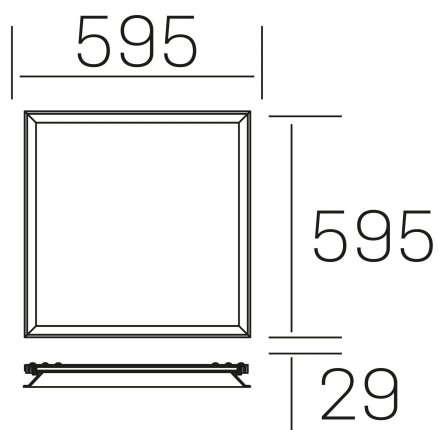

chess winner k- select

K50522.01.RF.WH-WH.SK.ST.8.01.D1

GENERAL DETAILS

INSTALLATION	recessed with frame
FINISHES ALUMINIUM	White-White
OPTIC COVER	Cielo
LIGHT DIRECTION	Fixed
INT/EXT IP DEGREE	IP20/40
MATERIAL	Aluminum
IK DEGREE	IK03
UTILIZATION	Indoor
WARRANTY	5 years

ELECTRICAL DETAILS

LAMP	LED
POWER	37 W
COLOUR TEMPERATURE	3CCT 3000K-4000K-6000K
LUMINOUS FLUX	3000-3500-3200
EFFICACY DIMMING	82-96-80 Lm/W
DIMABLE	1.10v
DRIVER	Remote
CLASS PROTECTION	II
COLOUR RENDERING INDEX	CRI >80
VOLTAGE	220-240 V
CURRENT INTENSITY	1000 mA
LIFE TIME	50.000 h

GENERAL DIMENSIONS

DIMENSIONS	595×595 mm
CUT OUT	595×595 mm (techo modular)
HEIGHT	h 29 mm
DIMENSIONES DE EMBALAJE	N/A
PESO NETO	3.25

*Please might expect a max.15% figure reduction in finishes other than white