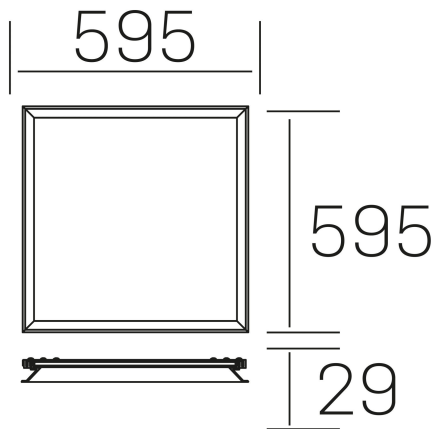

chess winner k- select

K50522.01.RF.WH-WH.SK.ST.8.01.D1

GENERAL DETAILS

INSTALLATION	recessed with frame
FINISHES ALUMINIUM	White-White
OPTIC COVER	Cielo
LIGHT DIRECTION	Fixed
INT/EXT IP DEGREE	IP 23
MATERIAL	Aluminum
IK DEGREE	IK03
UTILIZATION	Indoor
WARRANTY	3 years

ELECTRICAL DETAILS

LAMP	LED
POWER	37 W
COLOUR TEMPERATURE	3CCT 3000K-4000K-6000K
LUMINOUS FLUX	3000-3500-3200
EFFICACY DIMMING	82-96-80 Lm/W
DIMABLE	1.10v
DRIVER	Remote
CLASS PROTECTION	II
COLOUR RENDERING INDEX	CRI >80
VOLTAGE	220-240 V
FRECUENCIA	50-60 Hz
CURRENT INTENSITY	1000 mA
LIFE TIME	35.000 h

GENERAL DIMENSIONS

DIMENSIONS	595×595 mm
CUT OUT	595×595 mm (techo modular)
HEIGHT	h 29 mm
DIMENSIONES DE EMBALAJE	N/A
PESO NETO	3.25

*Please might expect a max.15% figure reduction in finishes other than white