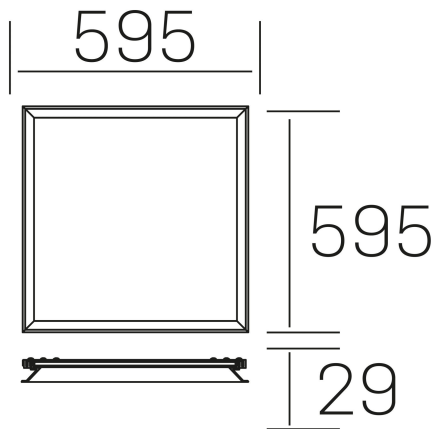

### GENERAL DETAILS

INSTALLATION	recessed with frame
FINISHES ALUMINIUM	White-White
OPTIC COVER	Cielo
LIGHT DIRECTION	Fixed
INT/EXT IP DEGREE	IP20/40
MATERIAL	Aluminum
IK DEGREE	IK03
UTILIZATION	Indoor
WARRANTY	3 years

### ELECTRICAL DETAILS

LAMP	LED
POWER	37 W
COLOUR TEMPERATURE	3CCT 3000K-4000K-6000K
LUMINOUS FLUX	3000-3500-3200
EFFICACY DIMMING	82-96-80 Lm/W
DIMABLE	1.10v
DRIVER	Remote
CLASS PROTECTION	II
COLOUR RENDERING INDEX	CRI >80
VOLTAGE	220-240 V
FRECUENCIA	50-60 Hz
CURRENT INTENSITY	1000 mA
LIFE TIME	50.000 h

### GENERAL DIMENSIONS

DIMENSIONS	595×595 mm
CUT OUT	595×595 mm (techo modular)
HEIGHT	h 29 mm
DIMENSIONES DE EMBALAJE	N/A
PESO NETO	3.25

\*Please might expect a max.15% figure reduction in finishes other than white